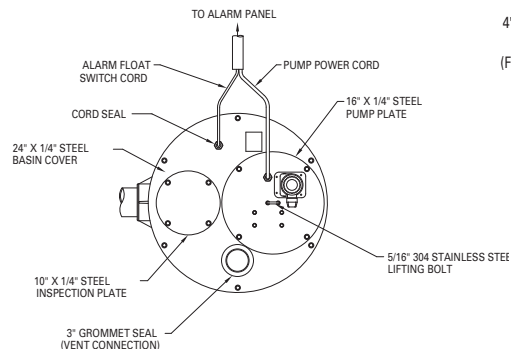

Polyethylene Basin Assembly

- Solid fiberglass cover
- Anti-flotation device
- 2" Sch 80 discharge piping
- Float Tree
- 2" Ball and check valve installed
- 4" Inlet pipe seal loose for field install
- Stainless steel lifting cable

820/840 SELECTION GUIDE

Pump Model	Indoor/ Outdoor	Simplex/ Duplex	Basin			Discharge Depth	Cord Lengths	Part Number
			Diameter	Depth	Material			
WDH820	Indoor	Simplex	24"	36"	Fiberglass	Cover	20'	922-0009
	Outdoor	Simplex	24"	48"	Fiberglass	12"	20'	922-0094
EI820	Outdoor	Simplex	30"	48"	Fiberglass	12"	20'	922-0096
			24"	60"	Fiberglass	24"	20'	922-0066
			24"	72"	Fiberglass	24"	20'	922-0067
			24"	84"	Fiberglass	48"	20'	922-0095
			24"	84"	Fiberglass	48"	50'	922-0081
			24"	96"	Fiberglass	48"	50'	922-0082
			30"	72"	Polyethylene	27"	20'	922-0071
			30"	84"	Polyethylene	39"	20'	922-0072
		Duplex	36"	48"	Fiberglass	19"	20'	922-0098
			36"	72"	Fiberglass	36"	20'	922-0099
E840	Outdoor	Simplex	24"	60"	Fiberglass	24"	20'	922-0068
			24"	72"	Fiberglass	24"	20'	922-0069
			30"	72"	Polyethylene	27"	20'	922-0073
			30"	84"	Polyethylene	27"	20'	922-0074
		Duplex	36"	60"	Fiberglass	24"	20'	922-0065

Indoor 922-0009

Included:	
820-0011	WDH820, 230 Volt 1 Phase, 20' cord
10-4012	Indoor A-Pak Alarm
10-0689	Weight Assembly
32-0011	24" x 36" Basin Assembly

SK1691