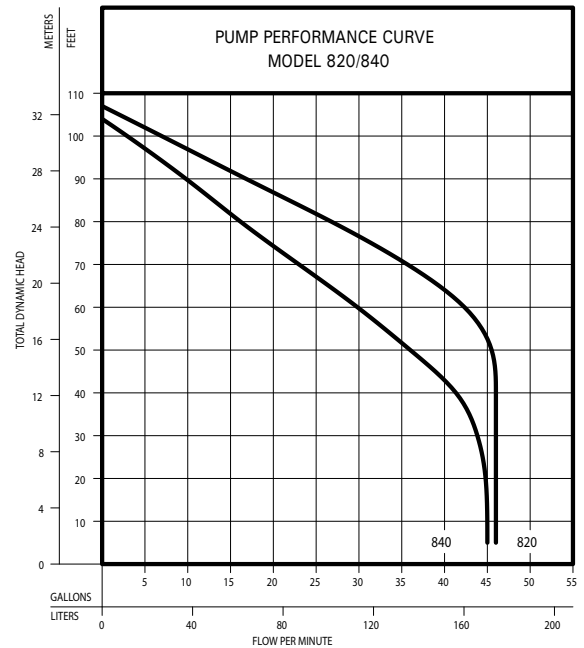

MAIL TO: P.O. BOX 16347 • Louisville, KY 40256-0347
SHIP TO: 3649 Cane Run Road • Louisville, KY 40211-1961
Tel: (502) 778-2731 • 1 (800) 928-PUMP

Visit our website:
zoellerpumps.com

Product information presented here reflects conditions at time of publication. Consult factory regarding discrepancies or inconsistencies.

922 PREPACKAGED SYSTEMS

MODEL 820/840 SHARK® SERIES GRINDER PUMPS

Shark® Series Grinder Pumps

- 820 – 2HP, 200-230 Volt/1 Phase, 14.5 FLA
- 840 – 2 HP, 230 Volt/1 Phase, 17.2 FLA, REVERSING
- 20' Power cord
- Corrosion resistant powder coated epoxy finish
- Discharge size - 1-1/4" NPT
- Oil-Filled - hermetically sealed motor
- Hardened 440C stainless steel cutter and disc
- Vortex impeller – engineered thermoplastic (820) or ductile iron (840).

Control Panel

- NEMA 4X watertight enclosure with lockable latch
- Motor contactor (Not available for plugger panel)
- Automatic reversing circuit (840 ONLY)
- Capacitors and motor starting relay (840 ONLY)
- Red alarm light & audible alarm (83 to 85 decibel rating)
- Horn silence and alarm test toggle switches
- Lockable latch
- Dry auxiliary contact
- 10-4012 – Indoor A-Park Alarm used with 922-0009 indoor package system. Includes float switch and power cord.
- 91104-0002 – Outdoor A-Park Alarm used with WDH820 outdoor package system. Includes float switch and power cord.

Float Switch

- EI820 or E840 Systems - (3) 20' Clamp mounted float switches
- WDH820 System - (1) 20' High Water Switch

157081