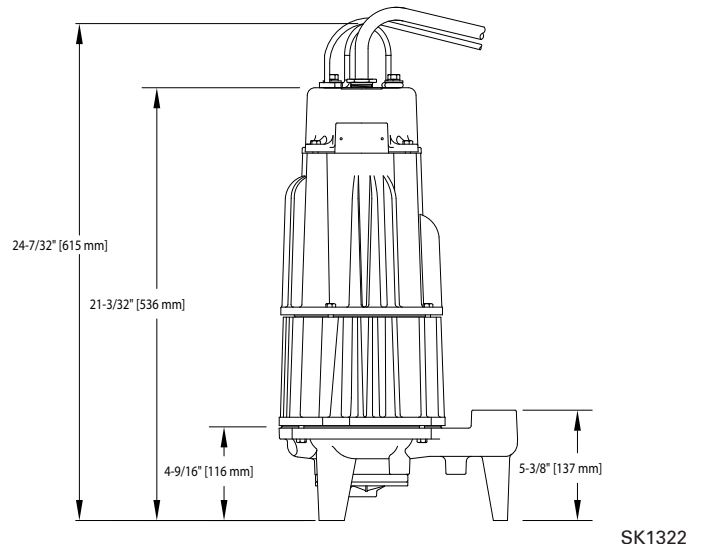

Model 840 - Auto - Reversing

Note: Consult factory for other basin configurations or custom built package systems.