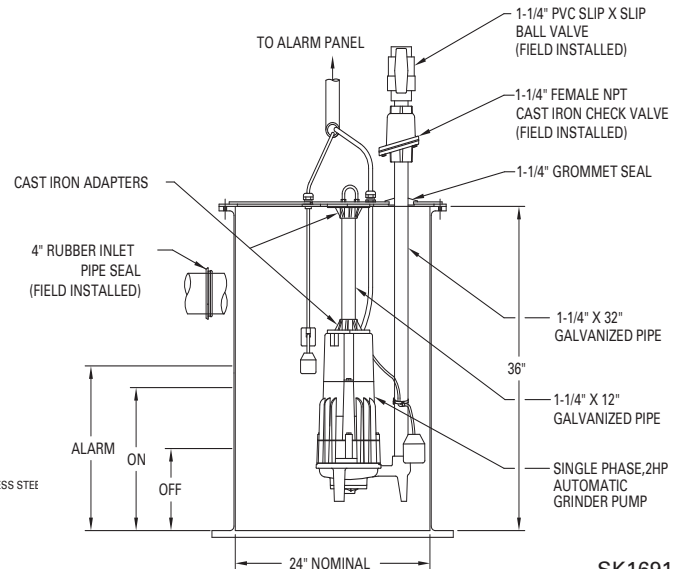

Polyethylene Basin Assembly

- Solid fiberglass cover
- Anti-flotation device
- 2" Sch 80 discharge piping
- Float Tree
- 2" Ball and check valve installed
- 4" Inlet pipe seal loose for field install
- Stainless steel lifting cable

820/840 SELECTION GUIDE

Pump Model	Indoor/ Outdoor	Simplex/ Duplex	Basin			Discharge Depth	Cord Lengths	Part Number
			Diameter	Depth	Material			
WDH820	Indoor	Simplex	24"	36"	Fiberglass	Cover	20'	922-0009
	Outdoor	Simplex	24"	48"	Fiberglass	12"	20'	922-0094
EI820	Outdoor	Simplex	30"	48"	Fiberglass	12"	20'	922-0096
			24"	60"	Fiberglass	24"	20'	922-0066
			24"	72"	Fiberglass	24"	20'	922-0067
			24"	84"	Fiberglass	48"	20'	922-0095
			24"	84"	Fiberglass	48"	50'	922-0081
			24"	96"	Fiberglass	48"	50'	922-0082
			30"	72"	Polyethylene	27"	20'	922-0071
			30"	84"	Polyethylene	39"	20'	922-0072
		Duplex	36"	48"	Fiberglass	19"	20'	922-0098
			36"	72"	Fiberglass	36"	20'	922-0099
E840	Outdoor	Simplex	24"	60"	Fiberglass	24"	20'	922-0068
			24"	72"	Fiberglass	24"	20'	922-0069
			30"	72"	Polyethylene	27"	20'	922-0073
			30"	84"	Polyethylene	27"	20'	922-0074
		Duplex	36"	60"	Fiberglass	24"	20'	922-0065

Indoor 922-0009

Included:	
820-0011	WDH820, 230 Volt 1 Phase, 20' cord
10-4012	Indoor A-Pak Alarm
10-0689	Weight Assembly
32-0011	24" x 36" Basin Assembly

SK1691