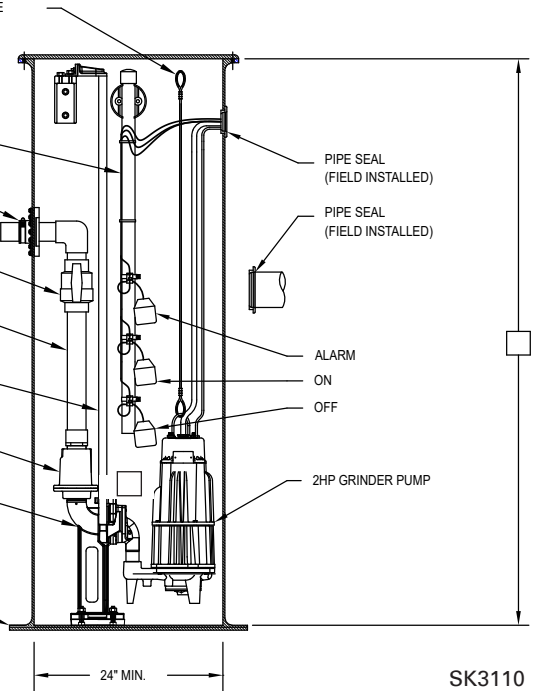

SK3110

☐ 922-0069 Includes:	
840-0004	E840, 230 Volt 1 Phase, 20' cord
23734-0001	Simplex Pivot Reversing Panel
(3) 10-0744	20' Float Switch
33-2163	24" x 72" Basin Assembly