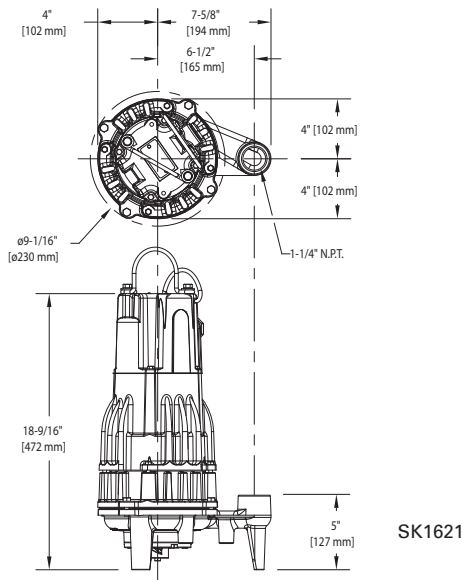

Model 820 - Single Directional