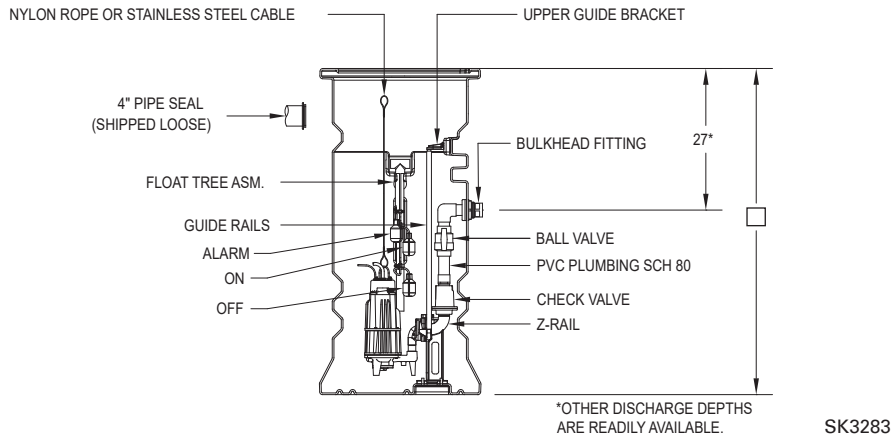

Outdoor Simplex System - Polyethylene

☐ 922-0071 Includes:	
820-0004	EI820, 200-230 Volt 1 Phase, 20' cord
31324-0001	Simplex Pivot Control Panel
(3) 10-0744	20' Float Switch
33-3735	30" x 72" Basin Assembly
☐ 922-0072 Includes:	
820-0004	EI820, 200-230 Volt 1 Phase, 20' cord
31324-0001	Simplex Pivot Control Panel
(3) 10-0744	20' Float Switch
33-3735	30" x 72" Basin Assembly
31-2949	30" x 12" Riser

☐ 922-0073 Includes:	
840-0004	E840, 230 Volt 1 Phase, 20' cord
23734-0001	Simplex Pivot Reversing Panel
(3) 10-0744	20' Float Switch
33-2057	30" x 72" Basin Assembly
☐ 922-0074 Includes:	
840-0004	E840, 230 Volt 1 Phase, 20' cord
23734-0001	Simplex Pivot Reversing Panel
(3) 10-0744	20' Float Switch
33-3735	30" x 72" Basin Assembly
31-2949	30" x 12" Riser