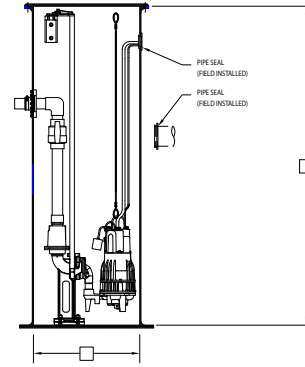

Outdoor Simplex System - Fiberglass

SK3441

☐ 922-0094 Includes:	
820-0011	WDH820, 230 Volt 1 Phase, 20' cord
91104-0002	Outdoor A-Pak Alarm
33-2364	24" x 48" Basin Assembly
☐ 922-0096 Includes:	
820-0011	WDH820, 230 Volt 1 Phase, 20' cord
91104-0002	Outdoor A-Pak Alarm
33-2365	30" x 48" Basin Assembly

☐ 922-0066 Includes:	
820-0004	EI820, 200-230 Volt 1 Phase, 20' cord
31324-0001	Simplex Pivot Control Panel
(3) 10-0744	20' Float Switch
33-2057	24" x 60" Basin Assembly
☐ 922-0067 Includes:	
820-0004	EI820, 200-230 Volt 1 Phase, 20' cord
31324-0001	Simplex Pivot Control Panel
(3) 10-0744	20' Float Switch
33-2163	24" x 72" Basin Assembly

☐ 922-0095 Includes:	
820-0004	EI820, 200-230 Volt 1 Phase, 20' cord
31324-0001	Simplex Pivot Control Panel
(3) 10-0744	20' Float Switch
33-2066	24" x 84" Basin Assembly

☐ 922-0081 Includes:	
820-0004	EI820, 200-230 Volt 1 Phase, 50' cord
31324-0001	Simplex Pivot Control Panel
(3) 10-1879	50' Float Switch
33-2066	24" x 84" Basin Assembly

☐ 922-0082 Includes:	
820-0004	EI820, 200-230 Volt 1 Phase, 50' cord
31324-0001	Simplex Pivot Control Panel
(3) 10-1879	50' Float Switch
33-2372	24" x 96" Basin Assembly

☐ 922-0097 Includes:	
820-0004	EI820, 200-230 Volt 1 Phase, 20' cord
31324-0001	Simplex Pivot Control Panel
(3) 10-0744	20' Float Switch
33-2093	30" x 84" Basin Assembly

☐ 922-0068 Includes:	
840-0004	E840, 230 Volt 1 Phase, 20' cord
23734-0001	Simplex Pivot Reversing Panel
(3) 10-0744	20' Float Switch
33-2057	24" x 60" Basin Assembly

SOLID FIBERGLASS COVER