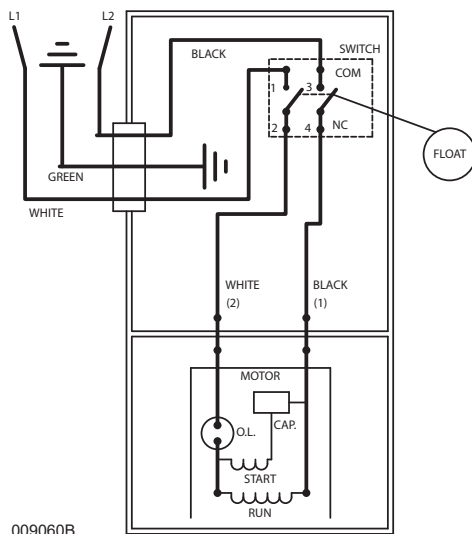

## REPLACEMENT PARTS LIST FOR MODELS:

M98 AUTOMATIC 115V  
D98 AUTOMATIC 230V  
N98 NONAUTOMATIC 115V  
E98 NONAUTOMATIC 230V

Consult factory for all other models.

### TO ORDER REPLACEMENT PARTS:

PLEASE FURNISH THE FOLLOWING INFORMATION:

- Model number.
- Part number of pump.
- Part number and description of part.

009060B

WIRING DIAGRAM FOR MODELS  
"M98-"All revisions"  
"D98-"All revisions"  
11/90 thru Current