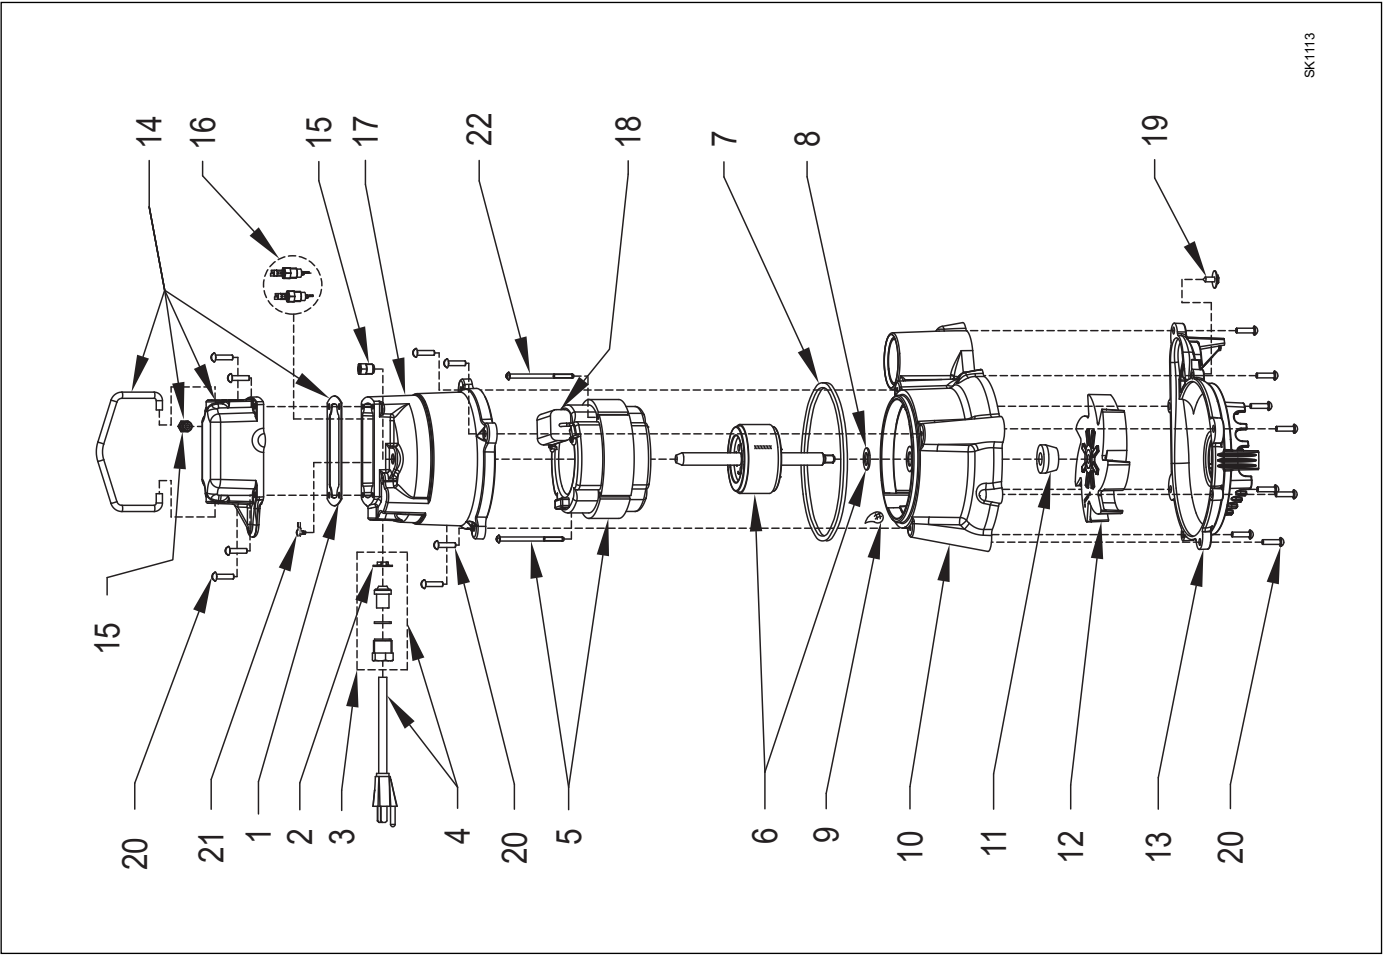

REPLACEMENT PARTS ILLUSTRATION FOR MODELS "N98" AND "E98"