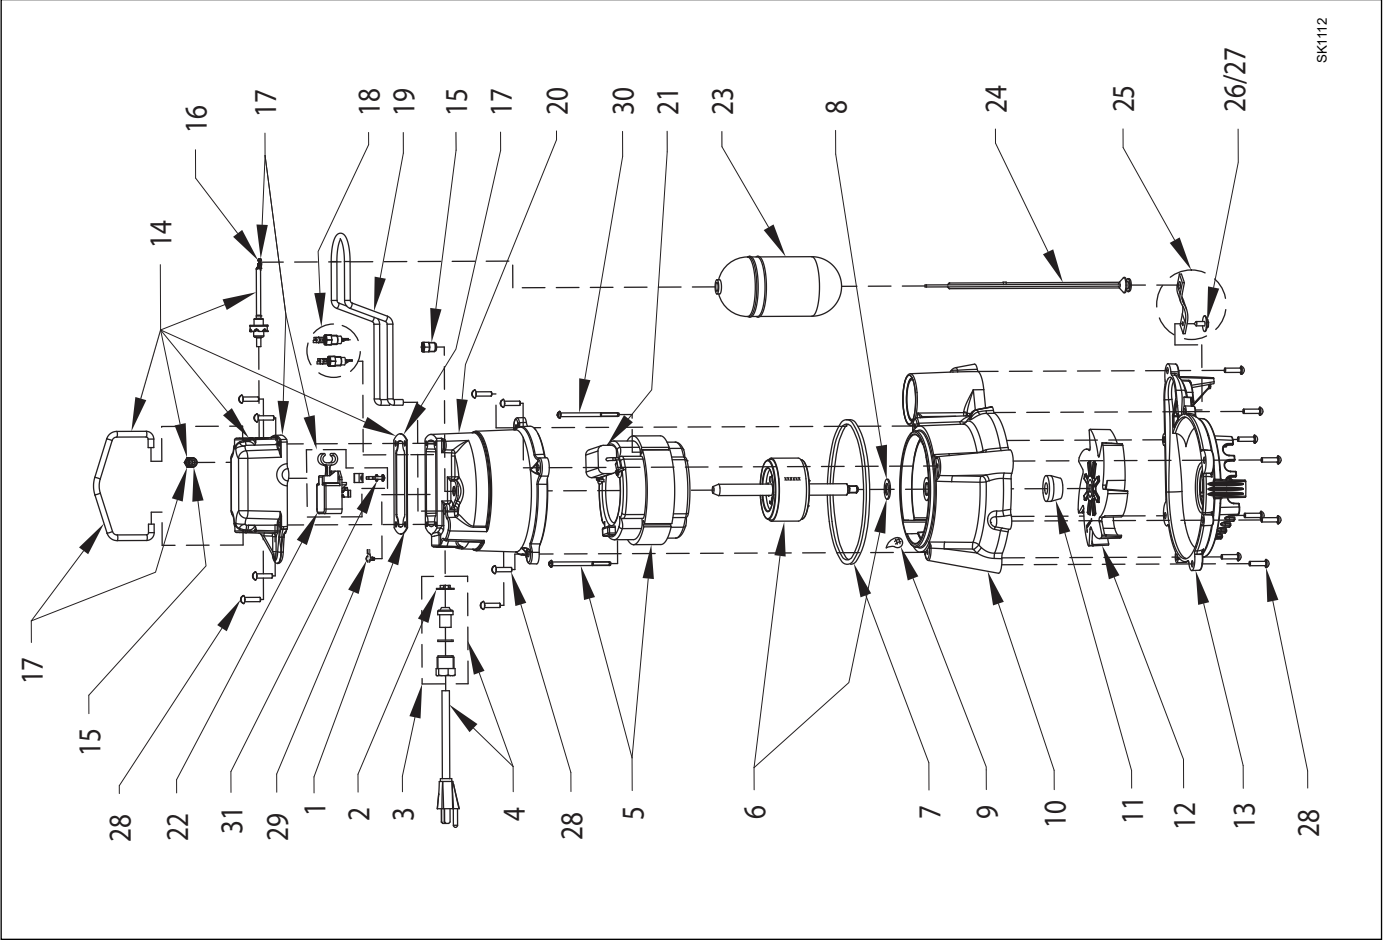

REPLACEMENT PARTS ILLUSTRATION FOR MODELS "M98" AND "D98"