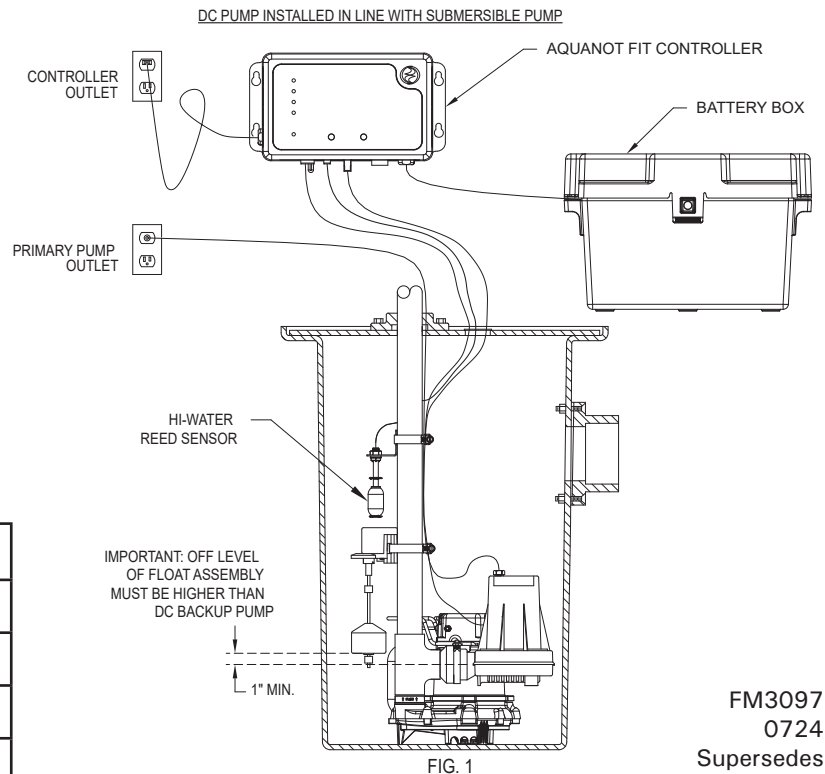

ProPak AquaNot® Fit 508

ProPak 508-0015 with primary pump M53® with Zoeller LED plug shown.
System includes: Model 53, 63, or 98 primary pump with LED plug / Aquanot Fit 508 Z Control enabled controller, Model 508 Aquanot®, 12 Volt DC backup system with DC pump, check valve, float switch(es) and piping / Plumbed in 1-1/2" (DN40) Sch. 40 PVC pipe.

PERFORMANCE

GALLONS PER MINUTE AT 12.7 VOLTS

FEET	METERS	GALLONS	LITERS
5	1.5	41	163
10	3.0	34	132
15	4.6	27	102
26	8.5	SHUT-OFF HEAD	

FM3097
0724
Supersedes
0424

CAUTION All installation of controls, protection devices and wiring should be done by a qualified licensed electrician. All electrical and safety codes should be followed including the most recent National Electrical Code (NEC) and the Occupational Safety and Health Act (OSHA).