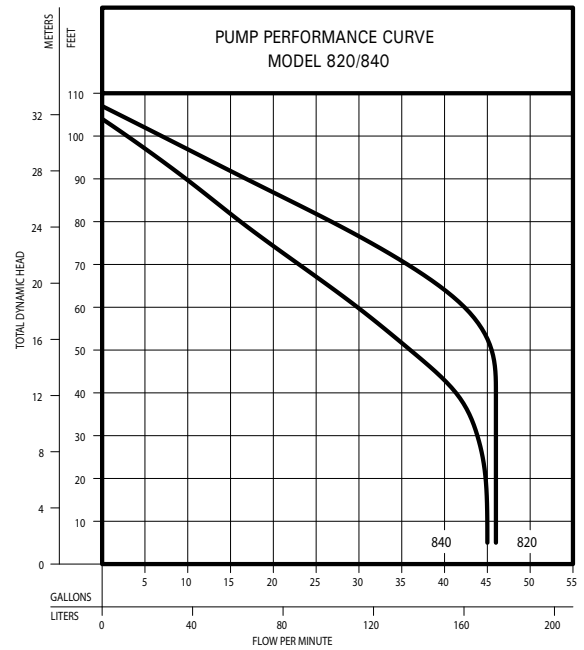

MAIL TO: P.O. BOX 16347 • Louisville, KY 40256-0347
SHIP TO: 3649 Cane Run Road • Louisville, KY 40211-1961
Tel: (502) 778-2731 • 1 (800) 928-PUMP

Visit our website:
zoellerpumps.com

Product information presented here reflects conditions at time of publication. Consult factory regarding discrepancies or inconsistencies.

922 PREPACKAGES SYSTEMS

MODEL 820/840 SHARK® SERIES GRINDER PUMPS

Shark® Series Grinder Pumps

- 820 – 2HP, 200-230 Volt/1 Phase, 14.5 FLA
- 840 – 2 HP, 230 Volt/1 Phase, 17.2 FLA, REVERSING
- 20' Power cord
- Corrosion resistant powder coated epoxy finish
- Discharge size - 1-1/4" NPT
- Oil-Filled - hermetically sealed motor
- Hardened 440C stainless steel cutter and disc
- Vortex impeller – engineered thermoplastic (820) or ductile iron (840).

Control Panel

- NEMA 4X watertight enclosure with lockable latch
- Motor contactor (Not available for plugger panel)
- Automatic reversing circuit (840 ONLY)
- Capacitors and motor starting relay (840 ONLY)
- Red alarm light & audible alarm (83 to 85 decibel rating)
- Horn silence and alarm test toggle switches
- Lockable latch
- Dry auxiliary contact
- 10-4012 – Indoor A-Park Alarm used with 922-0009 indoor package system. Includes float switch and power cord.
- 91104-0002 – Outdoor A-Park Alarm used with WDH820 outdoor package system. Includes float switch and power cord.

Float Switch

- EI820 or E840 Systems - (3) 20' Clamp mounted float switches
- WDH820 System - (1) 20' High Water Switch

157081