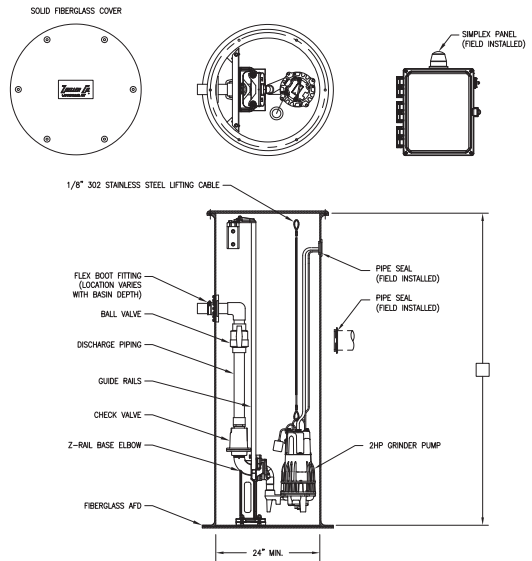

Indoor 922-0009

Included:	
820-0011	WDH820, 230 Volt 1 Phase, 20' cord
10-4012	Indoor A-Pak Alarm
10-0689	Weight Assembly
32-0011	24" x 60" Basin Assembly

SK1691

Outdoor Simplex System - Fiberglass

<input type="checkbox"/> 922-0094 Includes:	
820-0011	WDH820, 230 Volt 1 Phase, 20' cord
91104-0002	Outdoor A-Pak Alarm
33-2364	24" x 48" Basin Assembly
<input type="checkbox"/> 922-0096 Includes:	
820-0011	WDH820, 230 Volt 1 Phase, 20' cord
91104-0002	Outdoor A-Pak Alarm
33-2365	30" x 48" Basin Assembly

SK3441

<input type="checkbox"/> 922-0066 Includes:	
820-0004	EI820, 200-230 Volt 1 Phase, 20' cord
31324-0001	Simplex Pivot Control Panel
(3) 10-0744	20' Float Switch
33-2057	24" x 60" Basin Assembly
<input type="checkbox"/> 922-0067 Includes:	
820-0004	EI820, 200-230 Volt 1 Phase, 20' cord
31324-0001	Simplex Pivot Control Panel
(3) 10-0744	20' Float Switch
33-2163	24" x 72" Basin Assembly
<input type="checkbox"/> 922-0095 Includes:	
820-0004	EI820, 200-230 Volt 1 Phase, 20' cord
31324-0001	Simplex Pivot Control Panel
(3) 10-0744	20' Float Switch
33-2066	24" x 84" Basin Assembly
<input type="checkbox"/> 922-0081 Includes:	
820-0004	EI820, 200-230 Volt 1 Phase, 50' cord
31324-0001	Simplex Pivot Control Panel
(3) 10-1879	50' Float Switch
33-2066	24" x 84" Basin Assembly
<input type="checkbox"/> 922-0082 Includes:	
820-0004	EI820, 200-230 Volt 1 Phase, 50' cord
31324-0001	Simplex Pivot Control Panel
(3) 10-1879	50' Float Switch
33-2372	24" x 96" Basin Assembly
<input type="checkbox"/> 922-0097 Includes:	
820-0004	EI820, 200-230 Volt 1 Phase, 20' cord
31324-0001	Simplex Pivot Control Panel
(3) 10-0744	20' Float Switch
33-2093	30" x 84" Basin Assembly
<input type="checkbox"/> 922-0068 Includes:	
840-0004	E840, 230 Volt 1 Phase, 20' cord
23734-0001	Simplex Pivot Reversing Panel
(3) 10-0744	20' Float Switch
33-2057	24" x 60" Basin Assembly