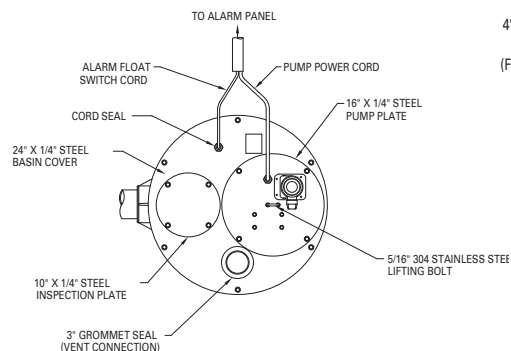

Polyethylene Basin Assembly

- Solid fiberglass cover
- Anti-flotation device
- 2" Sch 80 discharge piping
- Float Tree
- 2" Ball and check valve installed
- 4" Inlet pipe seal loose for field install
- Stainless steel lifting cable

820/840 SELECTION GUIDE

Pump Model	Indoor/ Outdoor	Simplex/ Duplex	Basin			Discharge Depth	Cord Lengths	Part Number
			Diameter	Depth	Material			
WDH820	Indoor	Simplex	24"	36"	Fiberglass	Cover	20'	922-0009
	Outdoor	Simplex	24"	48"	Fiberglass	12"	20'	922-0094
E1820	Outdoor	Simplex	30"	48"	Fiberglass	12"	20'	922-0096
			24"	60"	Fiberglass	24"	20'	922-0066
			24"	72"	Fiberglass	24"	20'	922-0067
			24"	84"	Fiberglass	48"	20'	922-0095
			24"	84"	Fiberglass	48"	50'	922-0081
			24"	96"	Fiberglass	48"	50'	922-0082
			30"	72"	Polyethylene	27"	20'	922-0071
		30"	84"	Polyethylene	39"	20'	922-0072	
		Duplex	30"	84"	Fiberglass	48"	20'	922-0097
36"	48"		Fiberglass	19"	20'	922-0098		
E840	Outdoor	Simplex	36"	72"	Fiberglass	36"	20'	922-0099
			24"	60"	Fiberglass	24"	20'	922-0068
			24"	72"	Fiberglass	24"	20'	922-0069
			30"	72"	Polyethylene	27"	20'	922-0073
			30"	84"	Polyethylene	27"	20'	922-0074
		Duplex	36"	60"	Fiberglass	24"	20'	922-0065

Indoor 922-0009

Included:	
820-0011	WDH820, 230 Volt 1 Phase, 20' cord
10-4012	Indoor A-Pak Alarm
10-0689	Weight Assembly
32-0011	24" x 60" Basin Assembly

SK1691