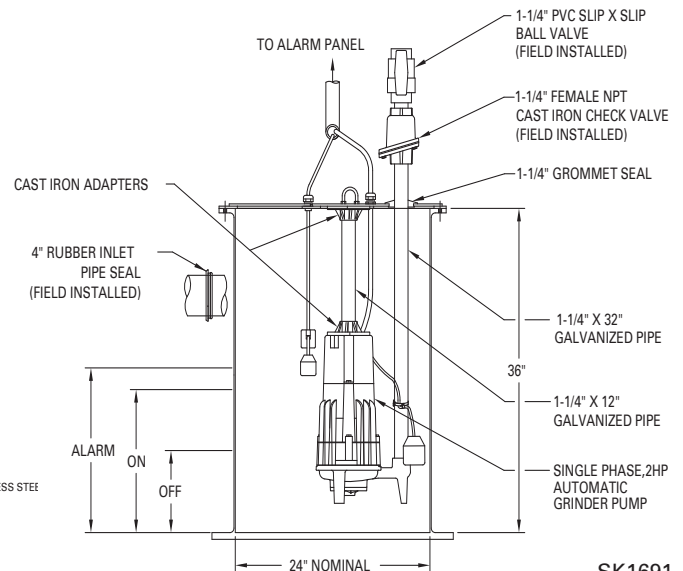

Polyethylene Basin Assembly

- Solid fiberglass cover
- Anti-flotation device
- 2" Sch 80 discharge piping
- Float Tree
- 2" Ball and check valve installed
- 4" Inlet pipe seal loose for field install
- Stainless steel lifting cable

820/840 SELECTION GUIDE

Pump Model	Indoor/ Outdoor	Simplex/ Duplex	Basin			Discharge Depth	Cord Lengths	Part Number
			Diameter	Depth	Material			
WDH820	Indoor	Simplex	24"	36"	Fiberglass	Cover	20'	922-0009
	Outdoor	Simplex	24"	48"	Fiberglass	12"	20'	922-0094
E1820	Outdoor	Simplex	30"	48"	Fiberglass	12"	20'	922-0096
			24"	60"	Fiberglass	24"	20'	922-0066
			24"	72"	Fiberglass	24"	20'	922-0067
			24"	84"	Fiberglass	48"	20'	922-0095
			24"	84"	Fiberglass	48"	50'	922-0081
			24"	96"	Fiberglass	48"	50'	922-0082
			30"	72"	Polyethylene	27"	20'	922-0071
		30"	84"	Polyethylene	39"	20'	922-0072	
		Duplex	30"	84"	Fiberglass	48"	20'	922-0097
36"	48"		Fiberglass	19"	20'	922-0098		
E840	Outdoor	Simplex	36"	72"	Fiberglass	36"	20'	922-0099
			24"	60"	Fiberglass	24"	20'	922-0068
			24"	72"	Fiberglass	24"	20'	922-0069
			30"	72"	Polyethylene	27"	20'	922-0073
			30"	84"	Polyethylene	27"	20'	922-0074
		Duplex	36"	60"	Fiberglass	24"	20'	922-0065

Indoor 922-0009

Included:	
820-0011	WDH820, 230 Volt 1 Phase, 20' cord
10-4012	Indoor A-Pak Alarm
10-0689	Weight Assembly
32-0011	24" x 60" Basin Assembly

SK1691