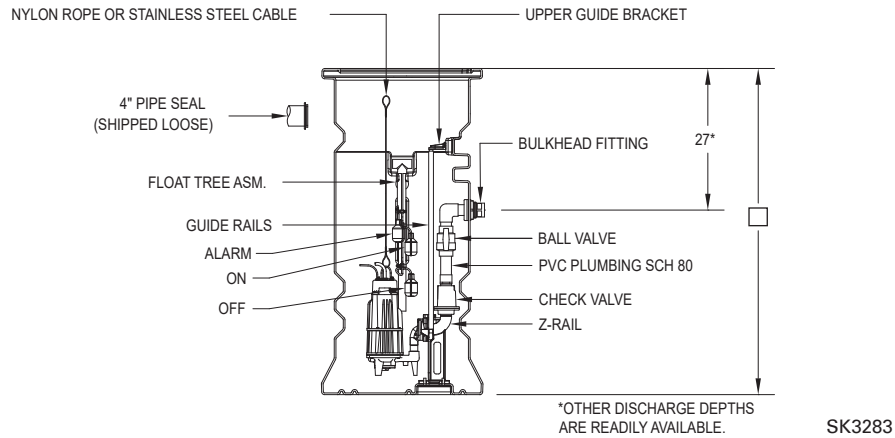

Outdoor Simplex System - Polyethylene

☐ 922-0071 Includes:	
820-0004	EI820, 200-230 Volt 1 Phase, 20' cord
31324-0001	Simplex Pivot Control Panel
(3) 10-0744	20' Float Switch
33-3735	30" x 72" Basin Assembly
☐ 922-0072 Includes:	
820-0004	EI820, 200-230 Volt 1 Phase, 20' cord
31324-0001	Simplex Pivot Control Panel
(3) 10-0744	20' Float Switch
33-3735	30" x 72" Basin Assembly
31-2949	30" x 12" Riser

☐ 922-0073 Includes:	
840-0004	E840, 230 Volt 1 Phase, 20' cord
23734-0001	Simplex Pivot Reversing Panel
(3) 10-0744	20' Float Switch
33-2057	30" x 72" Basin Assembly
☐ 922-0074 Includes:	
840-0004	E840, 230 Volt 1 Phase, 20' cord
23734-0001	Simplex Pivot Reversing Panel
(3) 10-0744	20' Float Switch
33-3735	30" x 72" Basin Assembly
31-2949	30" x 12" Riser