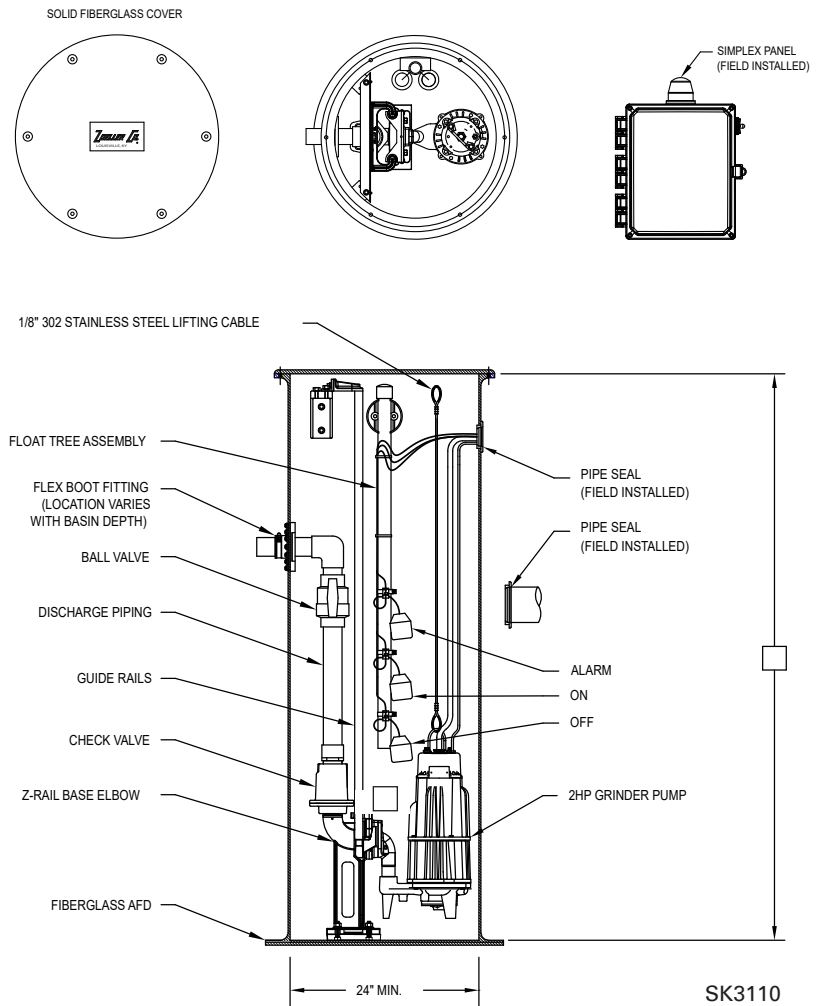

Basin Specifications

Fiberglass Basin Assembly

- Solid fiberglass cover
- Anti-flotation device
- 2" Sch 80 discharge piping
- Float Tree
- 2" Ball and check valve installed
- 4" Inlet pipe seal loose for field install
- Stainless steel lifting cable

SK3441

<input type="checkbox"/> 922-0066 Includes:	
820-0004	EI820, 200-230 Volt 1 Phase, 20' cord
31324-0001	Simplex Pivot Control Panel
(3) 10-0744	20' Float Switch
33-2057	24" x 60" Basin Assembly
<input type="checkbox"/> 922-0067 Includes:	
820-0004	EI820, 200-230 Volt 1 Phase, 20' cord
31324-0001	Simplex Pivot Control Panel
(3) 10-0744	20' Float Switch
33-2163	24" x 72" Basin Assembly
<input type="checkbox"/> 922-0095 Includes:	
820-0004	EI820, 200-230 Volt 1 Phase, 20' cord
31324-0001	Simplex Pivot Control Panel
(3) 10-0744	20' Float Switch
33-2066	24" x 84" Basin Assembly
<input type="checkbox"/> 922-0081 Includes:	
820-0004	EI820, 200-230 Volt 1 Phase, 50' cord
31324-0001	Simplex Pivot Control Panel
(3) 10-1879	50' Float Switch
33-2066	24" x 84" Basin Assembly
<input type="checkbox"/> 922-0082 Includes:	
820-0004	EI820, 200-230 Volt 1 Phase, 50' cord
31324-0001	Simplex Pivot Control Panel
(3) 10-1879	50' Float Switch
33-2372	24" x 96" Basin Assembly
<input type="checkbox"/> 922-0097 Includes:	
820-0004	EI820, 200-230 Volt 1 Phase, 20' cord
31324-0001	Simplex Pivot Control Panel
(3) 10-0744	20' Float Switch
33-2093	30" x 84" Basin Assembly
<input type="checkbox"/> 922-0068 Includes:	
840-0004	E840, 230 Volt 1 Phase, 20' cord
23734-0001	Simplex Pivot Reversing Panel
(3) 10-0744	20' Float Switch
33-2057	24" x 60" Basin Assembly