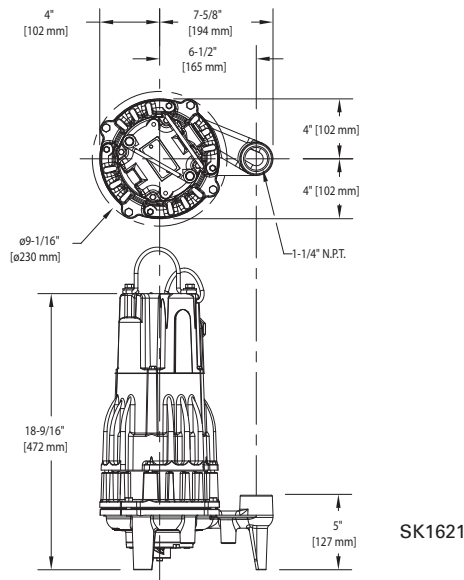

922 PREPACKAGES SYSTEMS

MODEL 820/840 SHARK® SERIES GRINDER PUMPS

Shark® Series Grinder Pumps

- 820 – 2HP, 200-230 Volt/1 Phase, 14.5 FLA
- 840 – 2 HP, 230 Volt/1 Phase, 17.2 FLA, REVERSING
- 20' Power cord
- Corrosion resistant powder coated epoxy finish
- Discharge size - 1-1/4" NPT
- Oil-Filled - hermetically sealed motor
- Hardened 440C stainless steel cutter and disc
- Vortex impeller – engineered thermoplastic (820) or ductile iron (840).

Control Panel

- NEMA 4X watertight enclosure with lockable latch
- Motor contactor (Not available for plugger panel)
- Automatic reversing circuit (840 ONLY)
- Capacitors and motor starting relay (840 ONLY)
- Red alarm light & audible alarm (83 to 85 decibel rating)
- Horn silence and alarm test toggle switches
- Lockable latch
- Dry auxiliary contact
- 10-4012 – Indoor A-Park Alarm used with 922-0009 indoor package system. Includes float switch and power cord.
- 91104-0002 – Outdoor A-Park Alarm used with WDH820 outdoor package system. Includes float switch and power cord.

Float Switch

- EI820 or E840 Systems - (3) 20' Clamp mounted float switches
- WDH820 System - (1) 20' High Water Switch

157081

Model 820 - Single Directional

Model 840 - Auto - Reversing

Note: Consult factory for other basin configurations or custom built package systems.

Basin Specifications

Fiberglass Basin Assembly

- Solid fiberglass cover
- Anti-flotation device
- 2" Sch 80 discharge piping
- Float Tree
- 2" Ball and check valve installed
- 4" Inlet pipe seal loose for field install
- Stainless steel lifting cable