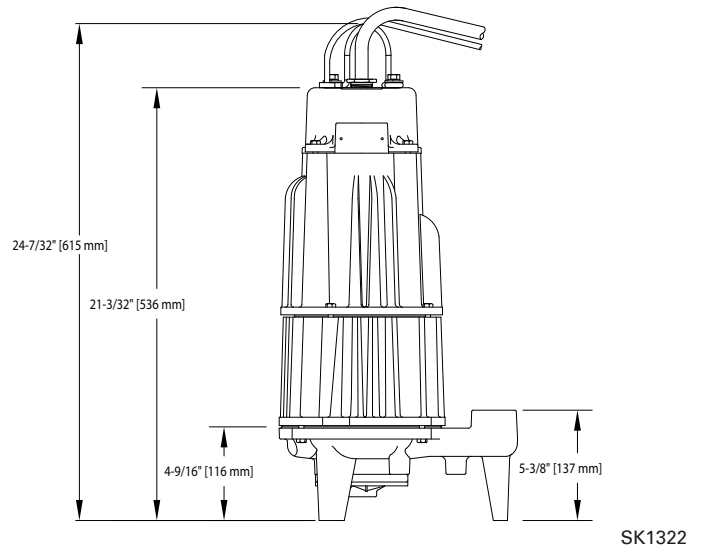

922 PREPACKAGES SYSTEMS

MODEL 820/840 SHARK® SERIES GRINDER PUMPS

Shark® Series Grinder Pumps

- 820 – 2HP, 200-230 Volt/1 Phase, 14.5 FLA
- 840 – 2 HP, 230 Volt/1 Phase, 17.2 FLA, REVERSING
- 20' Power cord
- Corrosion resistant powder coated epoxy finish
- Discharge size - 1-1/4" NPT
- Oil-Filled - hermetically sealed motor
- Hardened 440C stainless steel cutter and disc
- Vortex impeller – engineered thermoplastic (820) or ductile iron (840).

Float Switch

- EI820 or E840 Systems - (3) 20' Clamp mounted float switches
- WDH820 System - (1) 20' High Water Switch

157081

Model 820 - Single Directional

Model 840 - Auto - Reversing

Note: Consult factory for other basin configurations or custom built package systems.

Basin Specifications

Fiberglass Basin Assembly

- Solid fiberglass cover
- Anti-flotation device
- 2" Sch 80 discharge piping
- Float Tree
- 2" Ball and check valve installed
- 4" Inlet pipe seal loose for field install
- Stainless steel lifting cable

Polyethylene Basin Assembly

- Solid fiberglass cover
- Anti-flotation device
- 2" Sch 80 discharge piping
- Float Tree
- 2" Ball and check valve installed
- 4" Inlet pipe seal loose for field install
- Stainless steel lifting cable