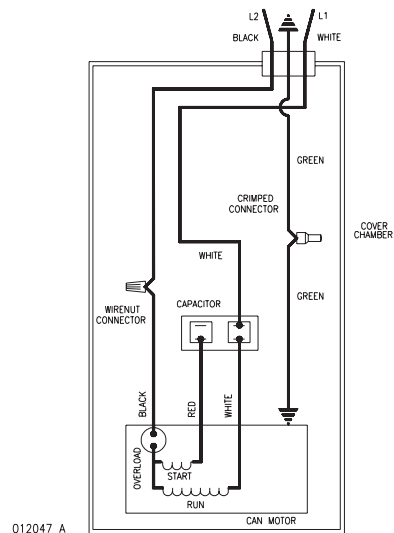

## REPLACEMENT PARTS LIST FOR MODELS:

**M72 AUTOMATIC 115V**  
**N72 NONAUTOMATIC 115V**  
**M76 AUTOMATIC 115V**  
**N76 NONAUTOMATIC 115V**

Consult factory for all other models

#### PLEASE FURNISH THE FOLLOWING INFORMATION:

- Model Number.
- Part Number of Pump.
- Part Number and Description of part.

WIRING DIAGRAM FOR MODEL  
M72  
7/99 THRU CURRENT

WIRING DIAGRAM FOR MODEL  
N72  
7/99 THRU CURRENT

**REPLACEMENT PARTS LIST FOR MODELS:  
"M72", "N72", "M76" and "N76".**

MODEL: M72			Rev. A
REF. NO.	DESCRIPTION	QTY	7/99 thru Current
1	Guard/Handle	1	012029
2	Float-Polypropylene	1	034019
3	Float-Rod	1	054062
4	Guide	1	012043
5	Base	1	012028
6	Pump Housing	1	012027
7	Screw	13	012042

MODEL: N72			Rev. A
REF. NO.	DESCRIPTION	QTY	7/99 thru Current
1	Handle	1	012030
2	N/A	N/A	N/A
3	N/A	N/A	N/A
4	N/A	N/A	N/A
5	Base	1	012028
6	Pump Housing	1	012027
7	Screw	13	012042

MODEL: M76			Rev. A
REF. NO.	DESCRIPTION	QTY	02/00 thru Current
1	Guard/Handle	1	012029
2	Float-Polypropylene	1	034019
3	Float-Rod	1	002524
4	Guide	1	012043
5	Base	1	012028
6	Pump Housing	1	012048
7	Screw	13	012042