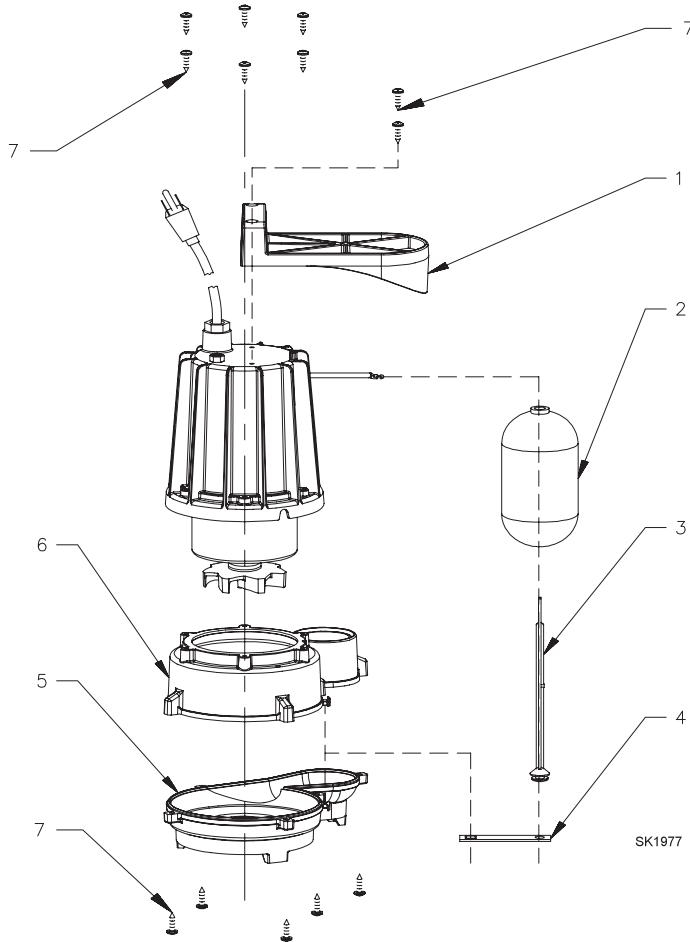

#### PLEASE FURNISH THE FOLLOWING INFORMATION:

- Model Number.
- Part Number of Pump.
- Part Number and Description of part.

WIRING DIAGRAM FOR MODEL  
M72  
7/99 THRU CURRENT

WIRING DIAGRAM FOR MODEL  
N72  
7/99 THRU CURRENT

**REPLACEMENT PARTS LIST FOR MODELS:  
"M72", "N72", "M76" and "N76".**

MODEL: M72			Rev. A
REF. NO.	DESCRIPTION	QTY	7/99 thru Current
1	Guard/Handle	1	012029
2	Float-Polypropylene	1	034019
3	Float-Rod	1	054062
4	Guide	1	012043
5	Base	1	012028
6	Pump Housing	1	012027
7	Screw	13	012042

MODEL: N72			Rev. A
REF. NO.	DESCRIPTION	QTY	7/99 thru Current
1	Handle	1	012030
2	N/A	N/A	N/A
3	N/A	N/A	N/A
4	N/A	N/A	N/A
5	Base	1	012028
6	Pump Housing	1	012027
7	Screw	13	012042

MODEL: M76			Rev. A
REF. NO.	DESCRIPTION	QTY	02/00 thru Current
1	Guard/Handle	1	012029
2	Float-Polypropylene	1	034019
3	Float-Rod	1	002524
4	Guide	1	012043
5	Base	1	012028
6	Pump Housing	1	012048
7	Screw	13	012042

MODEL: N76			Rev. A
REF. NO.	DESCRIPTION	QTY	02/00 thru Current
1	Handle	1	012030
2	N/A	N/A	N/A
3	N/A	N/A	N/A
4	N/A	N/A	N/A
5	Base	1	012028
6	Pump Housing	1	012048
7	Screw	13	012042

MAIL TO: P.O. BOX 16347 • Louisville, KY 40256-0347  
SHIP TO: 3649 Cane Run Road • Louisville, KY 40211-1961  
Tel: (502) 778-2731 • 1 (800) 928-PUMP