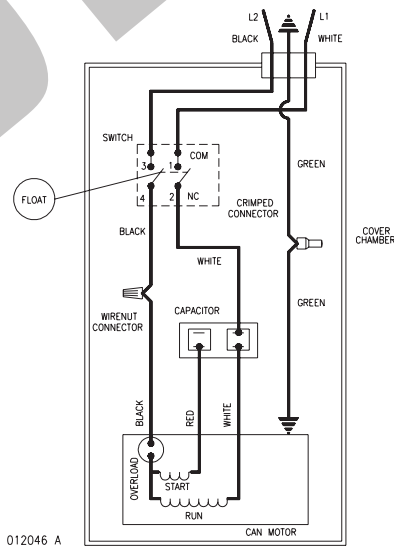

## REPLACEMENT PARTS LIST FOR MODELS:

**M72 AUTOMATIC 115V**  
**N72 NONAUTOMATIC 115V**  
**M76 AUTOMATIC 115V**  
**N76 NONAUTOMATIC 115V**

Consult factory for all other models

#### PLEASE FURNISH THE FOLLOWING INFORMATION:

- Model Number.
- Part Number of Pump.
- Part Number and Description of part.

WIRING DIAGRAM FOR MODEL  
M72  
7/99 THRU CURRENT

WIRING DIAGRAM FOR MODEL  
N72  
7/99 THRU CURRENT

**REPLACEMENT PARTS LIST FOR MODELS:  
"M72", "N72", "M76" and "N76".**

MODEL: M72			Rev. A
REF. NO.	DESCRIPTION	QTY	7/99 thru Current
1	Guard/Handle	1	012029
2	Float-Polypropylene	1	034019
3	Float-Rod	1	054062
4	Guide	1	012043
5	Base	1	012028
6	Pump Housing	1	012027
7	Screw	13	012042

MODEL: N72			Rev. A
REF. NO.	DESCRIPTION	QTY	7/99 thru Current
1	Handle	1	012030
2	N/A	N/A	N/A
3	N/A	N/A	N/A
4	N/A	N/A	N/A
5	Base	1	012028
6	Pump Housing	1	012027
7	Screw	13	012042

MODEL: M76			Rev. A
REF. NO.	DESCRIPTION	QTY	02/00 thru Current
1	Guard/Handle	1	012029
2	Float-Polypropylene	1	034019
3	Float-Rod	1	002524
4	Guide	1	012043
5	Base	1	012028
6	Pump Housing	1	012048
7	Screw	13	012042