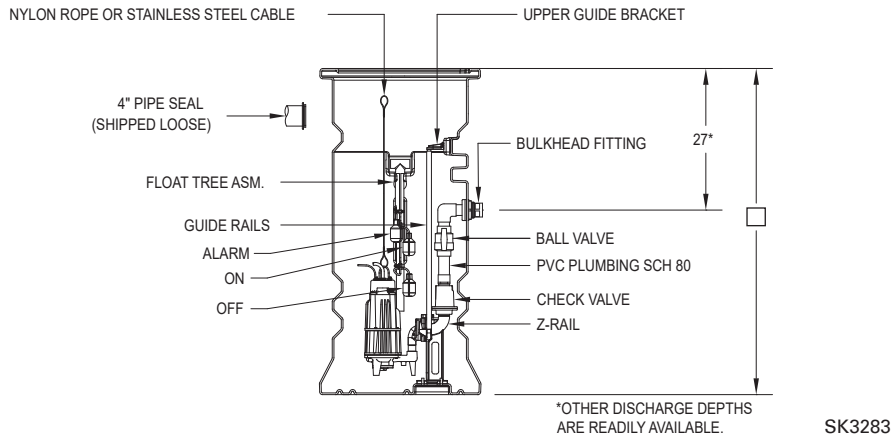

Outdoor Simplex System - Polyethylene

□922-0071 Includes:	
820-0004	EI820, 200-230 Volt 1 Phase, 20' cord
31324-0001	Simplex Pivot Control Panel
(3) 10-0744	20' Float Switch
33-3735	30" x 72" Basin Assembly
□922-0072 Includes:	
820-0004	EI820, 200-230 Volt 1 Phase, 20' cord
31324-0001	Simplex Pivot Control Panel
(3) 10-0744	20' Float Switch
33-3735	30" x 72" Basin Assembly
31-2949	30" x 12" Riser

□922-0073 Includes:	
840-0004	E840, 230 Volt 1 Phase, 20' cord
23734-0001	Simplex Pivot Reversing Panel
(3) 10-0744	20' Float Switch
33-2057	30" x 72" Basin Assembly
□922-0074 Includes:	
840-0004	E840, 230 Volt 1 Phase, 20' cord
23734-0001	Simplex Pivot Reversing Panel
(3) 10-0744	20' Float Switch
33-3735	30" x 72" Basin Assembly
31-2949	30" x 12" Riser