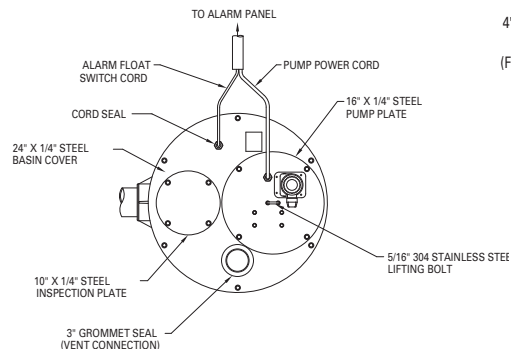

Polyethylene Basin Assembly

- Solid fiberglass cover
- Anti-flotation device
- 2" Sch 80 discharge piping
- Float Tree
- 2" Ball and check valve installed
- 4" Inlet pipe seal loose for field install
- Stainless steel lifting cable

820/840 SELECTION GUIDE

Pump Model	Indoor/ Outdoor	Simplex/ Duplex	Basin			Discharge Depth	Cord Lengths	Part Number
			Diameter	Depth	Material			
WDH820	Indoor	Simplex	24"	36"	Fiberglass	Cover	20'	922-0009
	Outdoor	Simplex	24"	48"	Fiberglass	12"	20'	922-0094
E1820	Outdoor	Simplex	30"	48"	Fiberglass	12"	20'	922-0096
			24"	60"	Fiberglass	24"	20'	922-0066
			24"	72"	Fiberglass	24"	20'	922-0067
			24"	84"	Fiberglass	48"	20'	922-0095
			24"	84"	Fiberglass	48"	50'	922-0081
			24"	96"	Fiberglass	48"	50'	922-0082
			30"	72"	Polyethylene	27"	20'	922-0071
		30"	84"	Polyethylene	39"	20'	922-0072	
		Duplex	30"	84"	Fiberglass	48"	20'	922-0097
36"	48"		Fiberglass	19"	20'	922-0098		
E840	Outdoor	Simplex	36"	72"	Fiberglass	36"	20'	922-0099
			24"	60"	Fiberglass	24"	20'	922-0068
			24"	72"	Fiberglass	24"	20'	922-0069
			30"	72"	Polyethylene	27"	20'	922-0073
			30"	84"	Polyethylene	27"	20'	922-0074
		Duplex	36"	60"	Fiberglass	24"	20'	922-0065

Indoor 922-0009

Included:	
820-0011	WDH820, 230 Volt 1 Phase, 20' cord
10-4012	Indoor A-Pak Alarm
10-0689	Weight Assembly
32-0011	24" x 60" Basin Assembly

SK1691