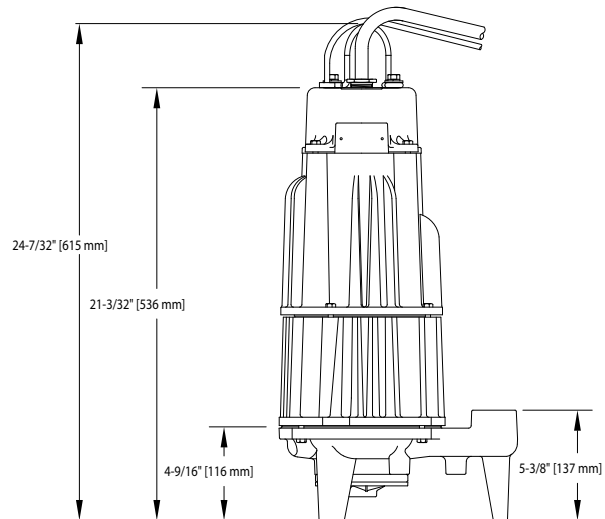

922 PREPACKAGES SYSTEMS MODEL 820/840 SHARK® SERIES GRINDER PUMPS

Shark® Series Grinder Pumps

- 820 – 2HP, 200-230 Volt/1 Phase, 14.5 FLA
- 840 – 2 HP, 230 Volt/1 Phase, 17.2 FLA, REVERSING
- 20' Power cord
- Corrosion resistant powder coated epoxy finish
- Discharge size - 1-1/4" NPT
- Oil-Filled - hermetically sealed motor
- Hardened 440C stainless steel cutter and disc
- Vortex impeller – engineered thermoplastic (820) or ductile iron (840).

Float Switch

- EI820 or E840 Systems - (3) 20' Clamp mounted float switches
- WDH820 System - (1) 20' High Water Switch

157081

Model 820 - Single Directional

SK1621

Model 840 - Auto - Reversing

SK1322

Note: Consult factory for other basin configurations or custom built package systems.

Basin Specifications

Fiberglass Basin Assembly

- Solid fiberglass cover
- Anti-flotation device
- 2" Sch 80 discharge piping
- Float Tree
- 2" Ball and check valve installed
- 4" Inlet pipe seal loose for field install
- Stainless steel lifting cable

Polyethylene Basin Assembly

- Solid fiberglass cover
- Anti-flotation device
- 2" Sch 80 discharge piping
- Float Tree
- 2" Ball and check valve installed
- 4" Inlet pipe seal loose for field install
- Stainless steel lifting cable