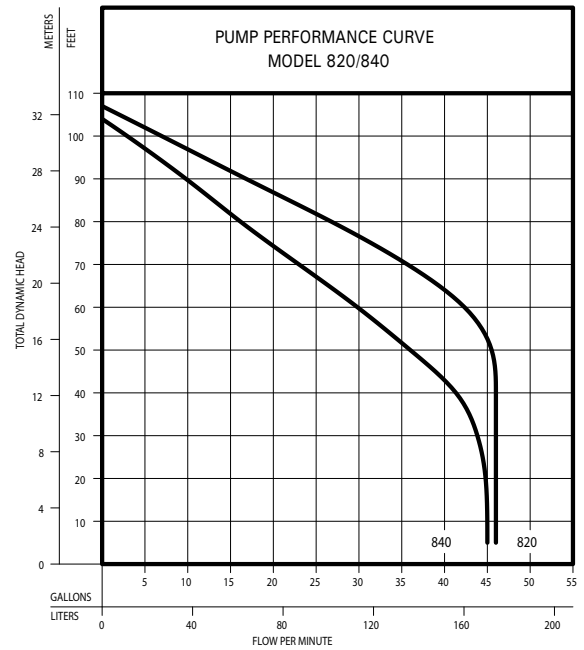

MAIL TO: P.O. BOX 16347 • Louisville, KY 40256-0347
SHIP TO: 3649 Cane Run Road • Louisville, KY 40211-1961
Tel: (502) 778-2731 • 1 (800) 928-PUMP

Visite nuestro sitio web:
zoellerpumps.com

La información del producto presentada aquí refleja las condiciones en el momento de la publicación. Consulte a la fábrica si hay alguna discrepancia o inconsistencia.

922 PREPACKAGES SYSTEMS MODEL 820/840 SHARK® SERIES GRINDER PUMPS

Shark® Series Grinder Pumps

- 820 – 2HP, 200-230 Volt/1 Phase, 14.5 FLA
- 840 – 2 HP, 230 Volt/1 Phase, 17.2 FLA, REVERSING
- 20' Power cord
- Corrosion resistant powder coated epoxy finish
- Discharge size - 1-1/4" NPT
- Oil-Filled - hermetically sealed motor
- Hardened 440C stainless steel cutter and disc
- Vortex impeller – engineered thermoplastic (820) or ductile iron (840).

Control Panel

- NEMA 4X watertight enclosure with lockable latch
- Motor contactor (Not available for plugger panel)
- Automatic reversing circuit (840 ONLY)
- Capacitors and motor starting relay (840 ONLY)
- Red alarm light & audible alarm (83 to 85 decibel rating)
- Horn silence and alarm test toggle switches
- Lockable latch
- Dry auxiliary contact
- 10-4012 – Indoor A-Park Alarm used with 922-0009 indoor package system. Includes float switch and power cord.
- 91104-0002 – Outdoor A-Park Alarm used with WDH820 outdoor package system. Includes float switch and power cord.

Float Switch

- EI820 or E840 Systems - (3) 20' Clamp mounted float switches
- WDH820 System - (1) 20' High Water Switch

157081