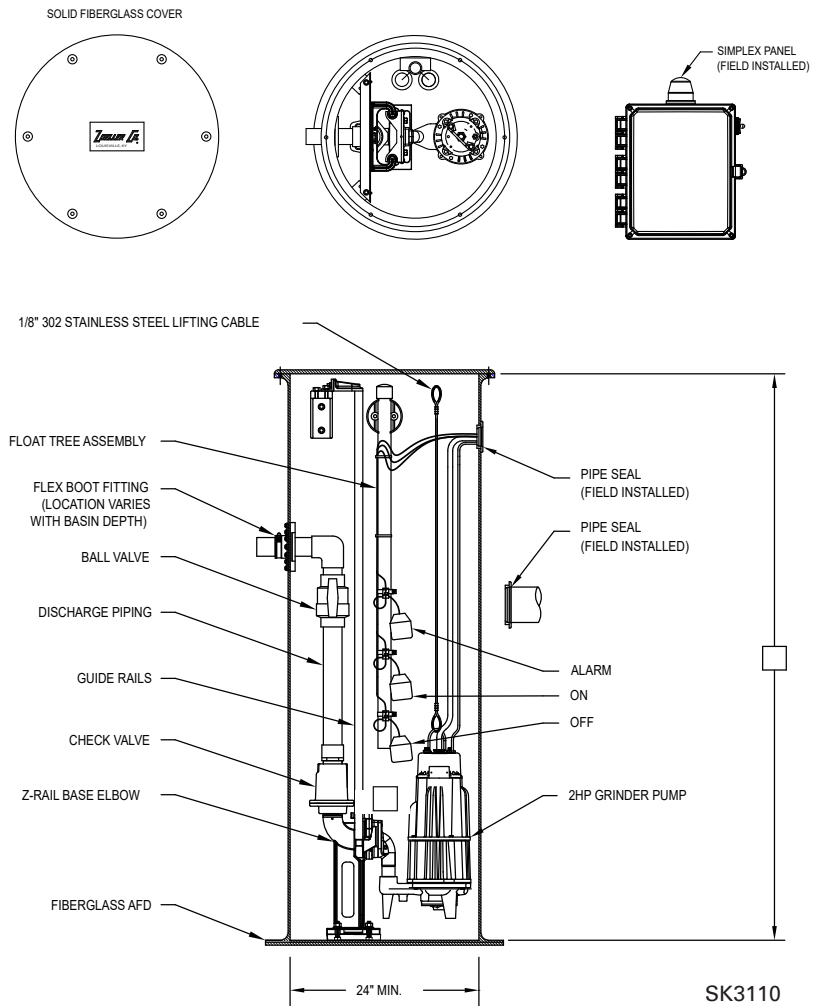

Basin Specifications

Fiberglass Basin Assembly

- Solid fiberglass cover
- Anti-flotation device
- 2" Sch 80 discharge piping
- Float Tree
- 2" Ball and check valve installed
- 4" Inlet pipe seal loose for field install
- Stainless steel lifting cable

SK3441

☐922-0066 Includes:	
820-0004	EI820, 200-230 Volt 1 Phase, 20' cord
31324-0001	Simplex Pivot Control Panel
(3) 10-0744	20' Float Switch
33-2057	24" x 60" Basin Assembly
☐922-0067 Includes:	
820-0004	EI820, 200-230 Volt 1 Phase, 20' cord
31324-0001	Simplex Pivot Control Panel
(3) 10-0744	20' Float Switch
33-2163	24" x 72" Basin Assembly
☐922-0095 Includes:	
820-0004	EI820, 200-230 Volt 1 Phase, 20' cord
31324-0001	Simplex Pivot Control Panel
(3) 10-0744	20' Float Switch
33-2066	24" x 84" Basin Assembly
☐922-0081 Includes:	
820-0004	EI820, 200-230 Volt 1 Phase, 50' cord
31324-0001	Simplex Pivot Control Panel
(3) 10-1879	50' Float Switch
33-2066	24" x 84" Basin Assembly
☐922-0082 Includes:	
820-0004	EI820, 200-230 Volt 1 Phase, 50' cord
31324-0001	Simplex Pivot Control Panel
(3) 10-1879	50' Float Switch
33-2372	24" x 96" Basin Assembly
☐922-0097 Includes:	
820-0004	EI820, 200-230 Volt 1 Phase, 20' cord
31324-0001	Simplex Pivot Control Panel
(3) 10-0744	20' Float Switch
33-2093	30" x 84" Basin Assembly
☐922-0068 Includes:	
840-0004	E840, 230 Volt 1 Phase, 20' cord
23734-0001	Simplex Pivot Reversing Panel
(3) 10-0744	20' Float Switch
33-2057	24" x 60" Basin Assembly