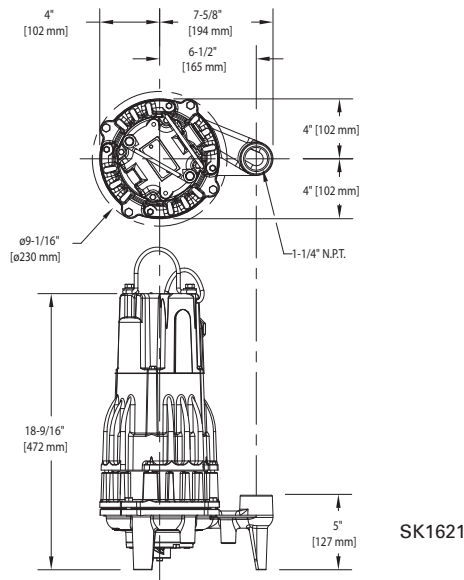

922 PREPACKAGES SYSTEMS MODEL 820/840 SHARK® SERIES GRINDER PUMPS

Shark® Series Grinder Pumps

- 820 – 2HP, 200-230 Volt/1 Phase, 14.5 FLA
- 840 – 2 HP, 230 Volt/1 Phase, 17.2 FLA, REVERSING
- 20' Power cord
- Corrosion resistant powder coated epoxy finish
- Discharge size - 1-1/4" NPT
- Oil-Filled - hermetically sealed motor
- Hardened 440C stainless steel cutter and disc
- Vortex impeller – engineered thermoplastic (820) or ductile iron (840).

Control Panel

- NEMA 4X watertight enclosure with lockable latch
- Motor contactor (Not available for plugger panel)
- Automatic reversing circuit (840 ONLY)
- Capacitors and motor starting relay (840 ONLY)
- Red alarm light & audible alarm (83 to 85 decibel rating)
- Horn silence and alarm test toggle switches
- Lockable latch
- Dry auxiliary contact
- 10-4012 – Indoor A-Park Alarm used with 922-0009 indoor package system. Includes float switch and power cord.
- 91104-0002 – Outdoor A-Park Alarm used with WDH820 outdoor package system. Includes float switch and power cord.

Float Switch

- EI820 or E840 Systems - (3) 20' Clamp mounted float switches
- WDH820 System - (1) 20' High Water Switch

157081

Model 820 - Single Directional

SK1621

Model 840 - Auto - Reversing

SK1322

Note: Consult factory for other basin configurations or custom built package systems.

Basin Specifications

Fiberglass Basin Assembly

- Solid fiberglass cover
- Anti-flotation device
- 2" Sch 80 discharge piping
- Float Tree
- 2" Ball and check valve installed
- 4" Inlet pipe seal loose for field install
- Stainless steel lifting cable