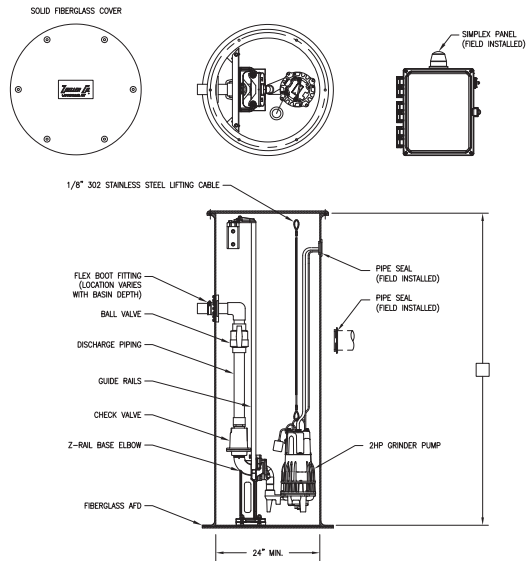

Basin Specifications

Fiberglass Basin Assembly

- Solid fiberglass cover
- Anti-flotation device
- 2" Sch 80 discharge piping
- Float Tree
- 2" Ball and check valve installed
- 4" Inlet pipe seal loose for field install
- Stainless steel lifting cable

Indoor 922-0009

Included:	
820-0011	WDH820, 230 Volt 1 Phase, 20' cord
10-4012	Indoor A-Pak Alarm
10-0689	Weight Assembly
32-0011	24" x 60" Basin Assembly

SK1691

Outdoor Simplex System - Fiberglass

☐922-0094 Includes:	
820-0011	WDH820, 230 Volt 1 Phase, 20' cord
91104-0002	Outdoor A-Pak Alarm
33-2364	24" x 48" Basin Assembly
☐922-0096 Includes:	
820-0011	WDH820, 230 Volt 1 Phase, 20' cord
91104-0002	Outdoor A-Pak Alarm
33-2365	30" x 48" Basin Assembly

SK3441

☐922-0066 Includes:	
820-0004	EI820, 200-230 Volt 1 Phase, 20' cord
31324-0001	Simplex Pivot Control Panel
(3) 10-0744	20' Float Switch
33-2057	24" x 60" Basin Assembly
☐922-0067 Includes:	
820-0004	EI820, 200-230 Volt 1 Phase, 20' cord
31324-0001	Simplex Pivot Control Panel
(3) 10-0744	20' Float Switch
33-2163	24" x 72" Basin Assembly
☐922-0095 Includes:	
820-0004	EI820, 200-230 Volt 1 Phase, 20' cord
31324-0001	Simplex Pivot Control Panel
(3) 10-0744	20' Float Switch
33-2066	24" x 84" Basin Assembly
☐922-0081 Includes:	
820-0004	EI820, 200-230 Volt 1 Phase, 50' cord
31324-0001	Simplex Pivot Control Panel
(3) 10-1879	50' Float Switch
33-2066	24" x 84" Basin Assembly
☐922-0082 Includes:	
820-0004	EI820, 200-230 Volt 1 Phase, 50' cord
31324-0001	Simplex Pivot Control Panel
(3) 10-1879	50' Float Switch
33-2372	24" x 96" Basin Assembly
☐922-0097 Includes:	
820-0004	EI820, 200-230 Volt 1 Phase, 20' cord
31324-0001	Simplex Pivot Control Panel
(3) 10-0744	20' Float Switch
33-2093	30" x 84" Basin Assembly
☐922-0068 Includes:	
840-0004	E840, 230 Volt 1 Phase, 20' cord
23734-0001	Simplex Pivot Reversing Panel
(3) 10-0744	20' Float Switch
33-2057	24" x 60" Basin Assembly