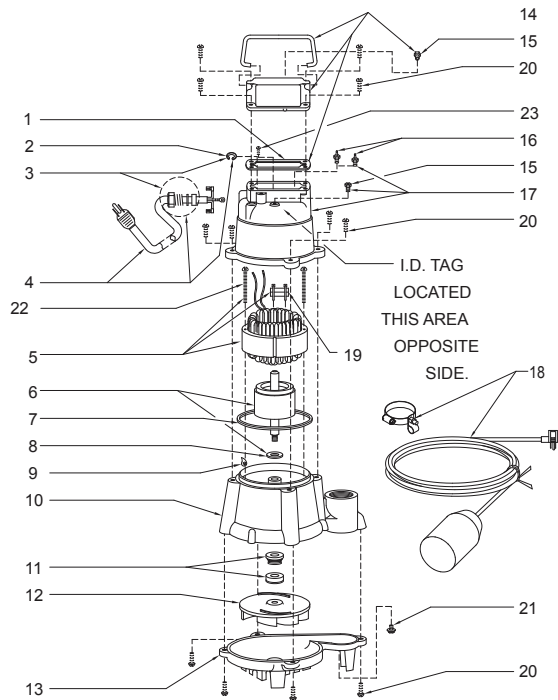

- Model Number.
- Part Number of Pump.
- Part Number and Description of part.

WIRING DIAGRAM FOR MODELS
"BN2098-A" and "BN2098-B"
"BE2098-A" and "BE2098-B"
02/01 thru Current

REPLACEMENT PARTS LIST FOR MODELS "BN2098" and "BE2098"

REF. NO.	DESCRIPTION	QTY	NOTES	MODELS:		BE2098-A	BE2098-B
				BN2098-A	BN2098-B	2/01 thru 8/09	9/09 thru Current
1	• Gasket,Cover	1		034046	034046	034046	034046
2	• Clamp,Strain Relief	1		001770	001770	001770	001770
3	• Seal,Cord-Asm	1		014043	014043	014043	014043
4	• Cord Term & Seal	1	3	014044	014044	014045	014045
5	Stator w/screw GE	1	4	014050	014050	014051	014051
6	Rotor Asm/GE	1		010270	010270	010270	010270
7	• Seal,Mtr Hsg	1		034007	034007	034007	034007
8	• Washer,Trst-Nyl.875X.504X.050"	1		002140	002140	002140	002140
9	• Oil,Dielectric (Hi-Temp)	1		012133	012133	012133	012133
10	Housing,Pump-Mach	1	4	006107	150149	006107	150149
11	• Seal,Shaft-Asm	1		005095	005095	005095	005095
12	Impeller	1		002570	002570	002570	002570
13	Base	1		006333	006333	006333	006333
14	Cover & Handle	1		155486	155486	155486	155486
15	• Plug,Test	2		155485	155485	155485	155485
16	• Seal,Thru Wall Term	2		003402	003402	003402	003402
17	Housing,Mtr-Asm	1		014056	014056	014056	014056
18	Float Switch	1		014773	014773	014774	014774
19	Capacitor	1		007642	007642	007642	007642
20	• Screw, #10-24	12		001885	001885	001885	001885
21	• Sem-Scr	1		002000	002000	002000	002000
22	• Screw, Stator	2		001914	150099	001914	150099
23	• Screw, Ground #6-32	1		001877	001877	001877	001877
α	Rebuild Kit	1	4	014059	014059	014059	014059

• Items included in Rebuild Kit

α Not Shown in Illustration

§ Not sold separately

NOTES:

- 1) See FM0160 Parts Price Sheet for listing of parts prices.
- 2) "NA" indicates, not applicable.
- 3) If an "X" follows Model No., or Date Mfg. on brass ID tag, consult factory for ordering of this part.
- 4) Kits are supplied with two different length screws for mounting stators. During assembly verify length and ensure screws are seated properly.