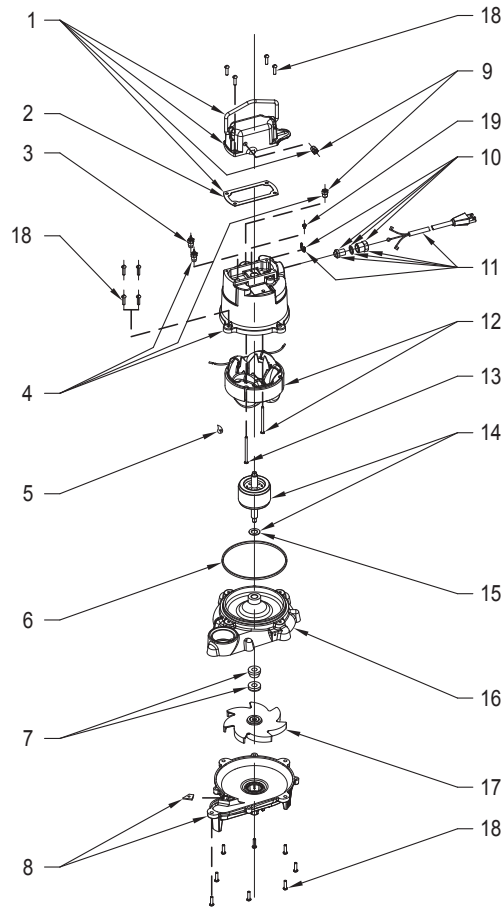

REPLACEMENT PARTS LIST FOR MODELS "N371" and "E371"

REF NO.	DESCRIPTION	QTY	NOTES	MODELS:	
				N371	E371
1	Cover Assembly	1		3/09 thru Current	4/11 thru Current
2	• Cover Gasket	1		034067	034067
3	• Thru Wall Terminals	2		034046	034046
4	Motor Housing Assembly	1		003402	003402
5	• Dielectric Oil	1		004712	004712
6	• Motor Housing Seal	1		002588	002588
7	• Shaft Seal Assembly	1		034007	034007
8	Base Assembly	1		019402	019402
9	• Test Plugs	2		152346	152346
10	• Cord Seal Assembly	1		034090	034090
11	Cord Assembly	1		004322	152347
12	Stator Assembly	1		014530	152348
13	• Stator Screws	2		007951	007952
14	Rotor Assembly	1		001914	001914
15	• Thrust Washer	1		054032	054032
16	Pump Housing	1		019405	019405
17	Impeller Assembly	1		057018	057018
18	• Screw, #10	16		003644	003644
19	• Ground Screw, #6	1		001885	001885
□	Rebuild Kit "53/1053/55"	1		001877	001877
				152345	152345

NOTES:

1) See FM0160 Parts Price Sheet for listing of parts prices.
2) "NA" indicates, not applicable.
3) If an "X" follows Model No., or Date Mfg. on brass ID tag, consult factory for ordering any parts.

• Items included in Rebuild Kit.

REPLACEMENT PARTS ILLUSTRATION FOR MODELS "N371" AND "E371"

SK2945