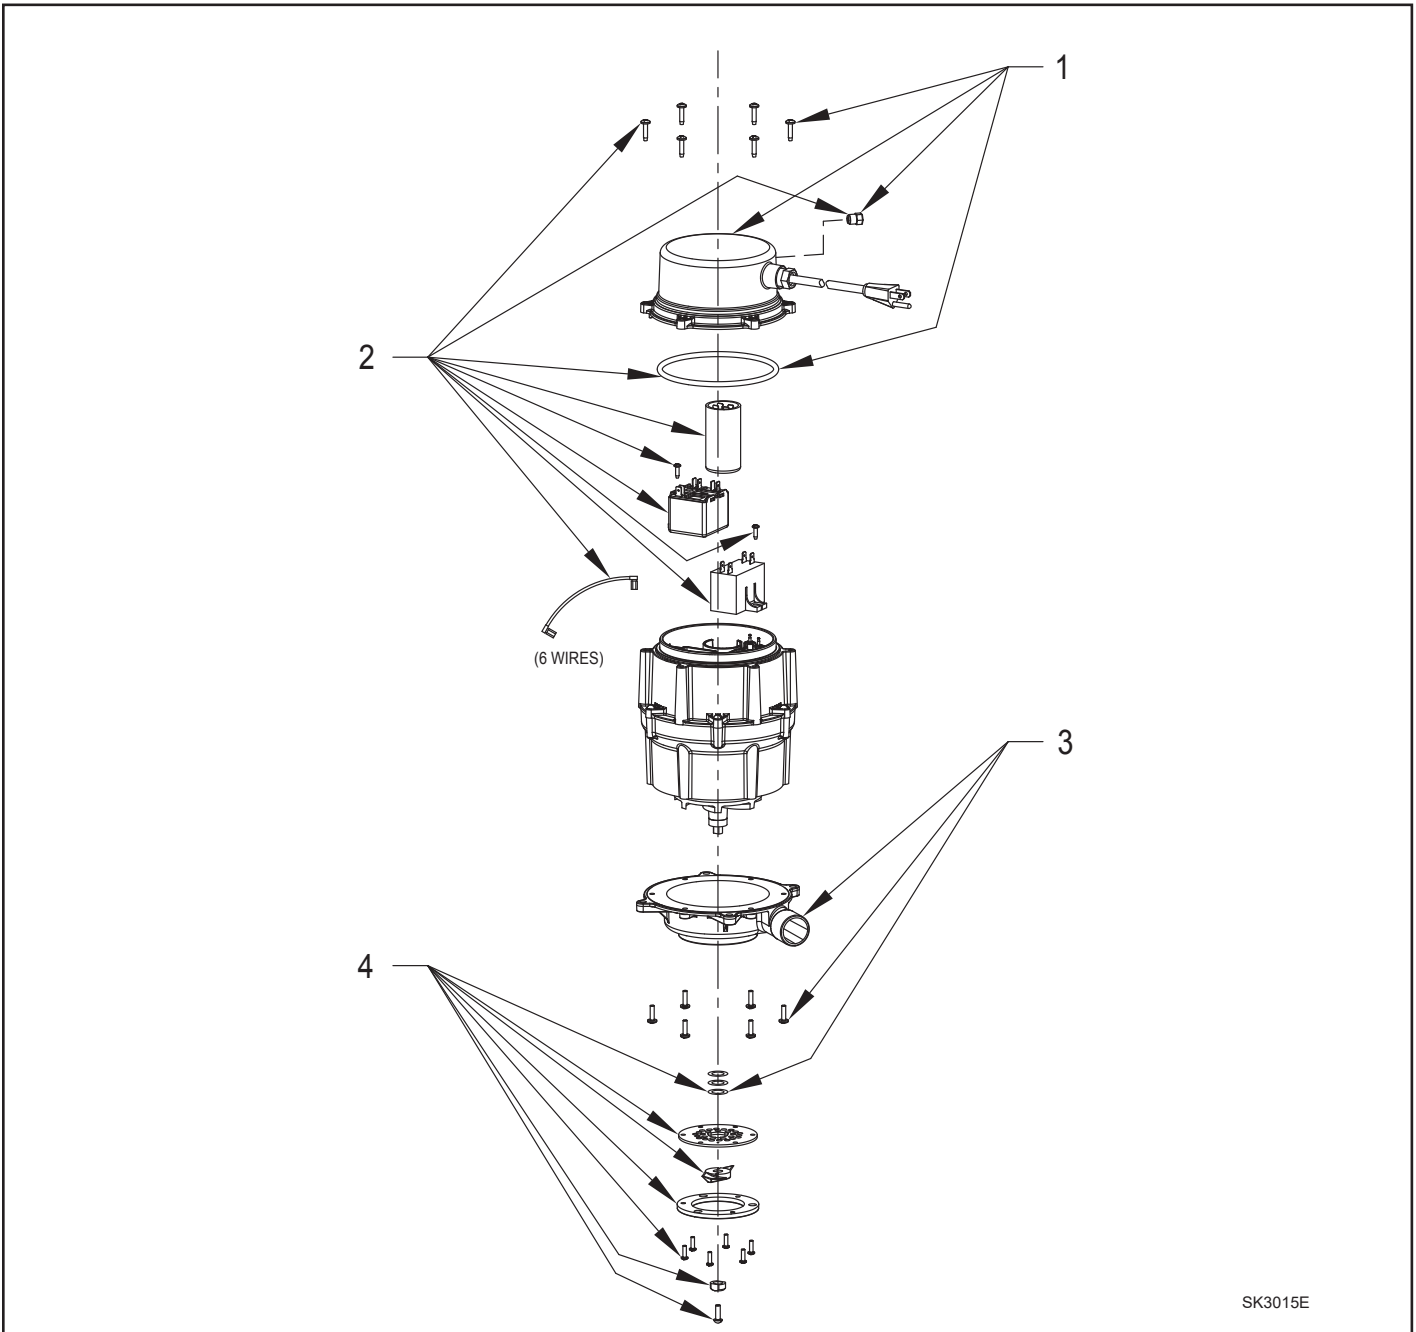

REPLACEMENT PARTS LIST FOR MODEL "N801".

REF NO.	DESCRIPTION	QTY	MODELS:
			N801-A
1	COVER & CORD ASM.	1	7/11 thru 12/22
2	ELECTRICAL KIT	1	153046
3	PUMP HOUSING KIT	1	153047
4	CUTTER KIT/PREMIUM SYSTEM	1	153048

REPLACEMENT PARTS ILLUSTRATION FOR MODEL "N801".

SK3015E