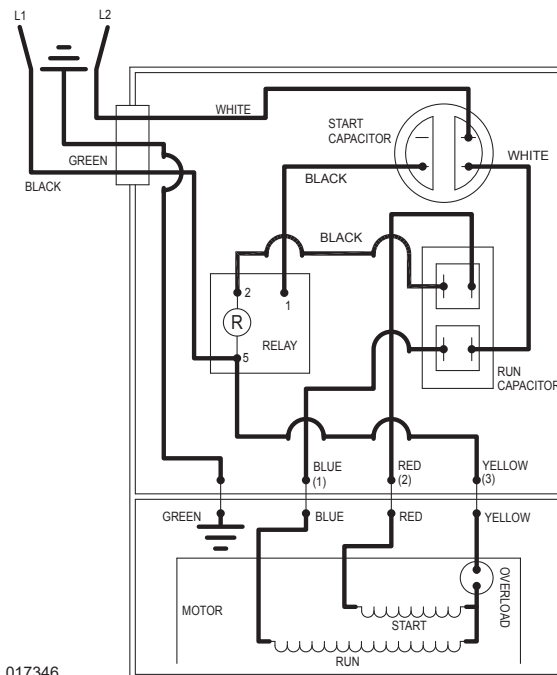

Visit our website:
zoellerpumps.com

REPLACEMENT PARTS LIST FOR MODEL:

N801 NONAUTOMATIC 115V

Consult factory for all other models.

TO ORDER REPLACEMENT PARTS:

PLEASE FURNISH THE FOLLOWING INFORMATION:

- Model number
- Part number of pump
- Part number and description of part

WIRING DIAGRAM FOR MODEL
"N801-A"
7/11 thru Current

REPLACEMENT PARTS LIST FOR MODEL "N801".

REF NO.	DESCRIPTION	QTY	MODELS:
			N801-A
1	COVER & CORD ASM.	1	7/11 thru 12/22
2	ELECTRICAL KIT	1	153046
3	PUMP HOUSING KIT	1	153047
4	CUTTER KIT/PREMIUM SYSTEM	1	153048

REPLACEMENT PARTS ILLUSTRATION FOR MODEL "N801".

SK3015E

MAIL TO: P.O. BOX 16347 • Louisville, KY 40256-0347
 SHIP TO: 3649 Cane Run Road • Louisville, KY 40211-1961
 1 (800) 928-PUMP

Trusted. Tested. Tough.®