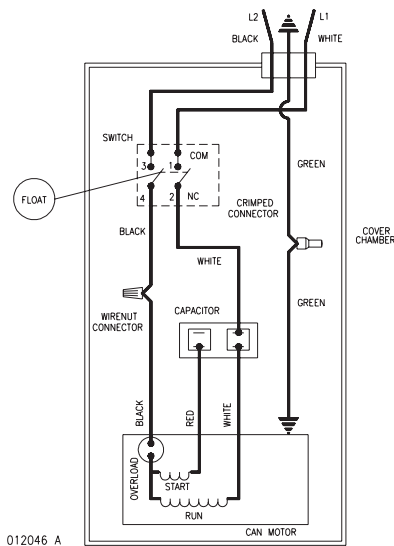

- Model Number.
- Part Number of Pump.
- Part Number and Description of part.

WIRING DIAGRAM FOR MODEL
M72
7/99 THRU CURRENT

WIRING DIAGRAM FOR MODEL
N72
7/99 THRU CURRENT

**REPLACEMENT PARTS LIST FOR MODELS:
"M72", "N72", "M76" and "N76".**

MODEL: M72			Rev. A
REF. NO.	DESCRIPTION	QTY	7/99 thru Current
1	Guard/Handle	1	012029
2	Float-Polypropylene	1	034019
3	Float-Rod	1	054062
4	Guide	1	012043
5	Base	1	012028
6	Pump Housing	1	012027
7	Screw	13	012042

MODEL: N72			Rev. A
REF. NO.	DESCRIPTION	QTY	7/99 thru Current
1	Handle	1	012030
2	N/A	N/A	N/A
3	N/A	N/A	N/A
4	N/A	N/A	N/A
5	Base	1	012028
6	Pump Housing	1	012027
7	Screw	13	012042

MODEL: M76			Rev. A
REF. NO.	DESCRIPTION	QTY	02/00 thru Current
1	Guard/Handle	1	012029
2	Float-Polypropylene	1	034019
3	Float-Rod	1	002524
4	Guide	1	012043
5	Base	1	012028
6	Pump Housing	1	012048
7	Screw	13	012042

MODEL: N76			Rev. A
REF. NO.	DESCRIPTION	QTY	02/00 thru Current
1	Handle	1	012030
2	N/A	N/A	N/A
3	N/A	N/A	N/A
4	N/A	N/A	N/A
5	Base	1	012028
6	Pump Housing	1	012048
7	Screw	13	012042

MAIL TO: P.O. BOX 16347 • Louisville, KY 40256-0347
SHIP TO: 3649 Cane Run Road • Louisville, KY 40211-1961
(502) 778-2731 • 1 (800) 928-PUMP • FAX (502) 774-3624