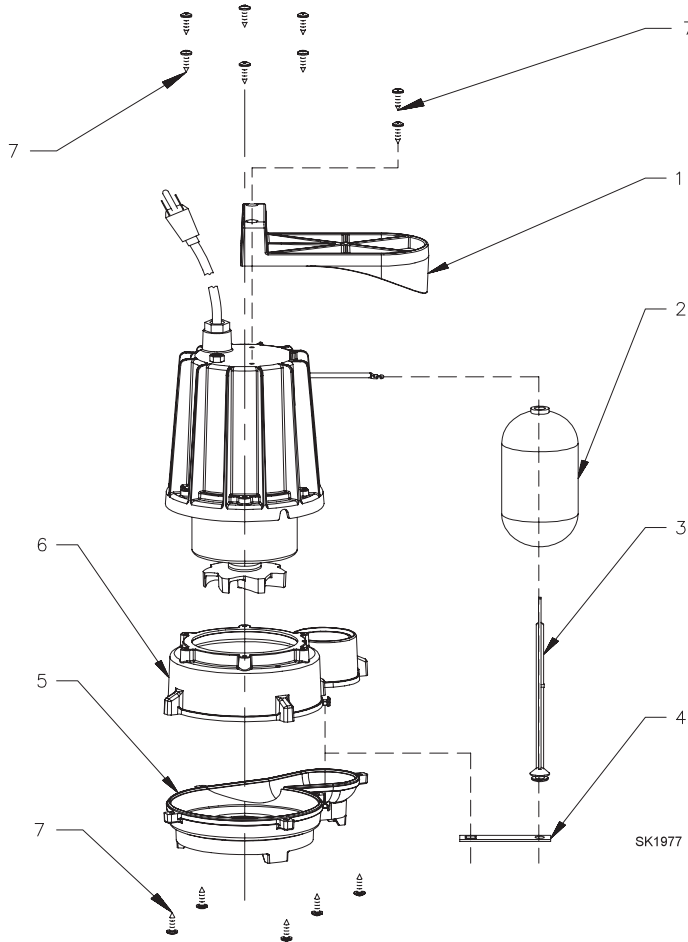

- Model Number.
- Part Number of Pump.
- Part Number and Description of part.

WIRING DIAGRAM FOR MODEL
M72
7/99 THRU CURRENT

WIRING DIAGRAM FOR MODEL
N72
7/99 THRU CURRENT

**REPLACEMENT PARTS LIST FOR MODELS:
"M72", "N72", "M76" and "N76".**

MODEL: M72			Rev. A
REF. NO.	DESCRIPTION	QTY	7/99 thru Current
1	Guard/Handle	1	012029
2	Float-Polypropylene	1	034019
3	Float-Rod	1	054062
4	Guide	1	012043
5	Base	1	012028
6	Pump Housing	1	012027
7	Screw	13	012042

MODEL: N72			Rev. A
REF. NO.	DESCRIPTION	QTY	7/99 thru Current
1	Handle	1	012030
2	N/A	N/A	N/A
3	N/A	N/A	N/A
4	N/A	N/A	N/A
5	Base	1	012028
6	Pump Housing	1	012027
7	Screw	13	012042

MODEL: M76			Rev. A
REF. NO.	DESCRIPTION	QTY	02/00 thru Current
1	Guard/Handle	1	012029
2	Float-Polypropylene	1	034019
3	Float-Rod	1	002524
4	Guide	1	012043
5	Base	1	012028
6	Pump Housing	1	012048
7	Screw	13	012042

MODEL: N76			Rev. A
REF. NO.	DESCRIPTION	QTY	02/00 thru Current
1	Handle	1	012030
2	N/A	N/A	N/A
3	N/A	N/A	N/A
4	N/A	N/A	N/A
5	Base	1	012028
6	Pump Housing	1	012048
7	Screw	13	012042

MAIL TO: P.O. BOX 16347 • Louisville, KY 40256-0347
SHIP TO: 3649 Cane Run Road • Louisville, KY 40211-1961
(502) 778-2731 • 1 (800) 928-PUMP • FAX (502) 774-3624