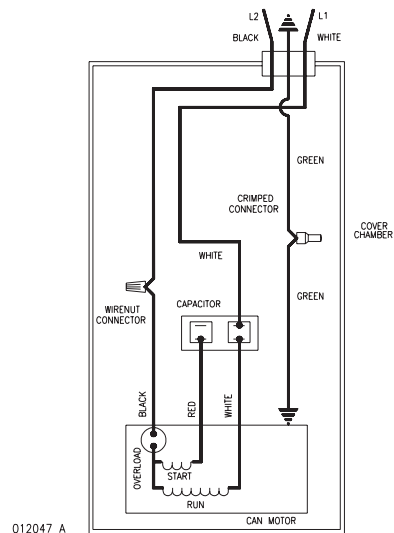

- Model Number.
- Part Number of Pump.
- Part Number and Description of part.

WIRING DIAGRAM FOR MODEL
M72
7/99 THRU CURRENT

WIRING DIAGRAM FOR MODEL
N72
7/99 THRU CURRENT

**REPLACEMENT PARTS LIST FOR MODELS:
"M72", "N72", "M76" and "N76".**

MODEL: M72			Rev. A
REF. NO.	DESCRIPTION	QTY	7/99 thru Current
1	Guard/Handle	1	012029
2	Float-Polypropylene	1	034019
3	Float-Rod	1	054062
4	Guide	1	012043
5	Base	1	012028
6	Pump Housing	1	012027
7	Screw	13	012042

MODEL: N72			Rev. A
REF. NO.	DESCRIPTION	QTY	7/99 thru Current
1	Handle	1	012030
2	N/A	N/A	N/A
3	N/A	N/A	N/A
4	N/A	N/A	N/A
5	Base	1	012028
6	Pump Housing	1	012027
7	Screw	13	012042

MODEL: M76			Rev. A
REF. NO.	DESCRIPTION	QTY	02/00 thru Current
1	Guard/Handle	1	012029
2	Float-Polypropylene	1	034019
3	Float-Rod	1	002524
4	Guide	1	012043
5	Base	1	012028
6	Pump Housing	1	012048
7	Screw	13	012042

MODEL: N76			Rev. A
REF. NO.	DESCRIPTION	QTY	02/00 thru Current
1	Handle	1	012030
2	N/A	N/A	N/A
3	N/A	N/A	N/A
4	N/A	N/A	N/A
5	Base	1	012028
6	Pump Housing	1	012048
7	Screw	13	012042

MAIL TO: P.O. BOX 16347 • Louisville, KY 40256-0347
SHIP TO: 3649 Cane Run Road • Louisville, KY 40211-1961
(502) 778-2731 • 1 (800) 928-PUMP • FAX (502) 774-3624