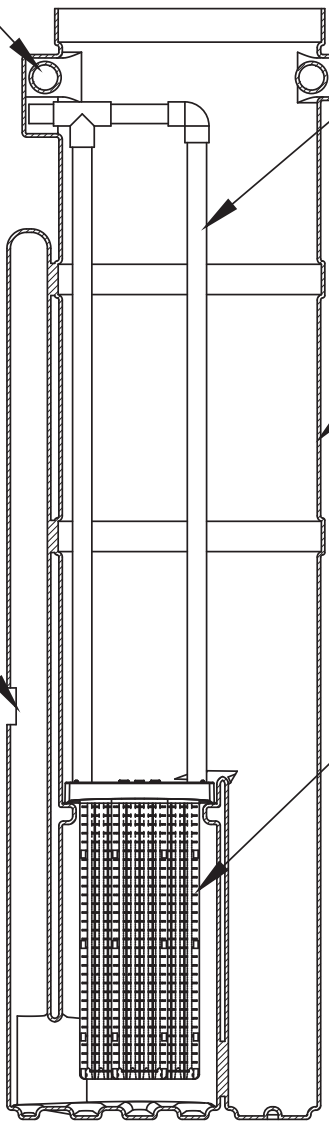

PIPE HANGER

FILTER HANDLE

TANK VAULT

INLET AREA

FILTER CARTRIDGE