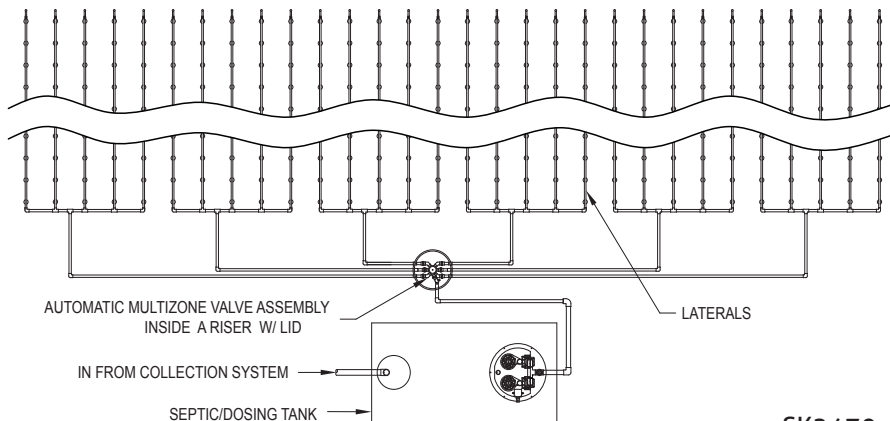

6000 Series

4000 Series

Pre-assembled unit with unions and shut-off valve

For use in residential & small commercial disposal fields

Features

- Easy to install
- Easy to maintain
- Exceptional reliability
- Preassembled units with unions, piping, and shut-off valve are available
- Models available for splitting flows through 2, 3, 4, 5, or 6 zones

SK2470

Automatic Multizone Valve	
Part Number	Description
170-0064	Model 4402 - for 2 zone operation
170-0065	Model 4403 - for 3 zone operation
170-0066	Model 4404 - for 4 zone operation
170-0067	Model 4605 - for 5 zone operation
170-0068	Model 4606 - for 6 zone operation
170-0069	Model 6402 - for 2 zone operation
170-0070	Model 6403 - for 3 zone operation
170-0071	Model 6404 - for 4 zone operation
170-0072	Model 6605 - for 5 zone operation
170-0073	Model 6606 - for 6 zone operation
5053-0001	2 Outlet multizone assembly (with unions, piping, and shut-off valve)
5053-0002	3 Outlet multizone assembly (with unions, piping, and shut-off valve)
5053-0003	4 Outlet multizone assembly (with unions, piping, and shut-off valve)
5053-0004	5 Outlet multizone assembly (with unions, piping, and shut-off valve)
5053-0005	6 Outlet multizone assembly (with unions, piping, and shut-off valve)
019136	2-Zone cam for 6400 series multizone valves
019137	3-Zone cam for 6400 series multizone valves
019138	4-Zone cam for 6400 series multizone valves
019139	5-Zone cam for 6600 series multizone valves
019140	6-Zone cam for 6600 series multizone valves