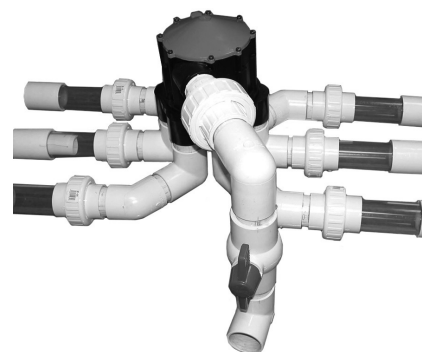

6000 Series

4000 Series

Pre-assembled unit with unions and shut-off valve

For use in residential & small commercial disposal fields

Features

- Easy to install
- Easy to maintain
- Exceptional reliability
- Preassembled units with unions, piping, and shut-off valve are available
- Models available for splitting flows through 2, 3, 4, 5, or 6 zones

SK2470

Automatic Multizone Valve	
Part Number	Description
170-0064	Model 4402 - for 2 zone operation
170-0065	Model 4403 - for 3 zone operation
170-0066	Model 4404 - for 4 zone operation
170-0067	Model 4605 - for 5 zone operation
170-0068	Model 4606 - for 6 zone operation
170-0069	Model 6402 - for 2 zone operation
170-0070	Model 6403 - for 3 zone operation
170-0071	Model 6404 - for 4 zone operation
170-0072	Model 6605 - for 5 zone operation
170-0073	Model 6606 - for 6 zone operation
5053-0001	2 Outlet multizone assembly (with unions, piping, and shut-off valve)
5053-0002	3 Outlet multizone assembly (with unions, piping, and shut-off valve)
5053-0003	4 Outlet multizone assembly (with unions, piping, and shut-off valve)
5053-0004	5 Outlet multizone assembly (with unions, piping, and shut-off valve)
5053-0005	6 Outlet multizone assembly (with unions, piping, and shut-off valve)
019136	2-Zone cam for 6400 series multizone valves
019137	3-Zone cam for 6400 series multizone valves
019138	4-Zone cam for 6400 series multizone valves
019139	5-Zone cam for 6600 series multizone valves
019140	6-Zone cam for 6600 series multizone valves