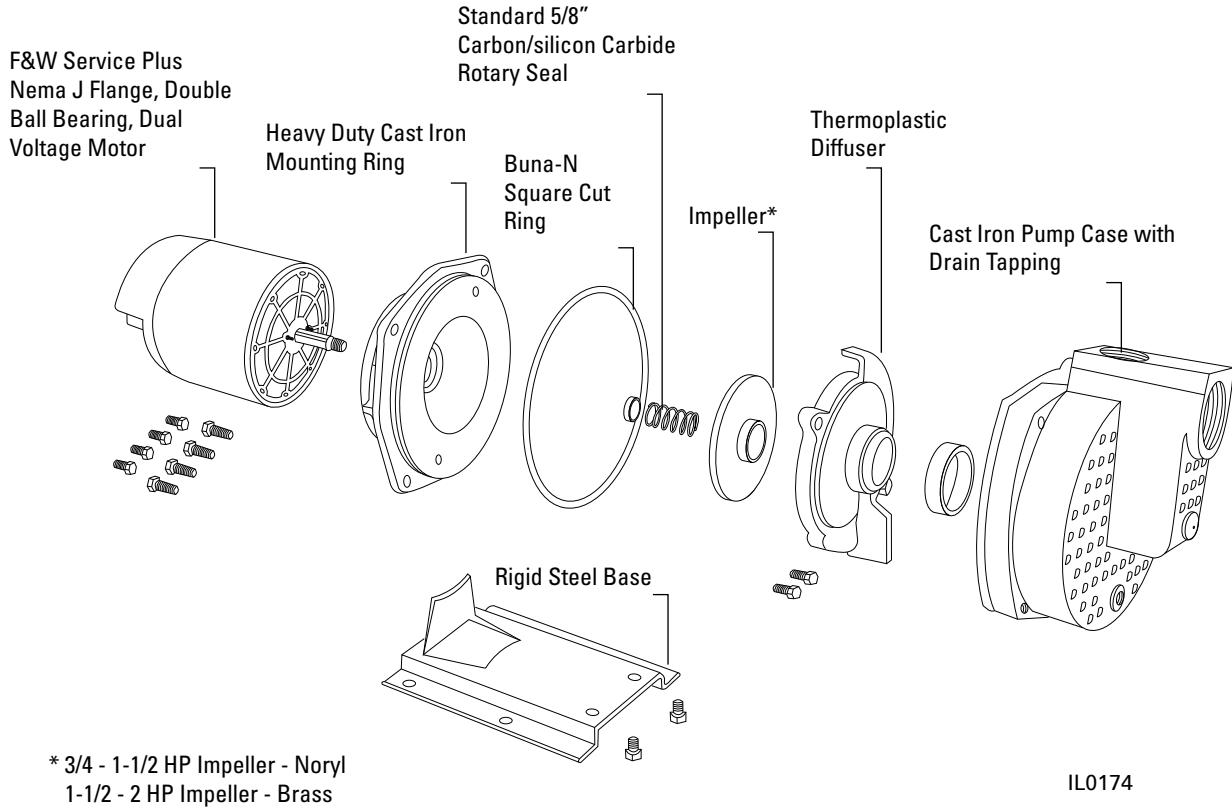

- Provides up to 88 GPM (333 LPM) for moving large volumes of water quickly.
- Quick self-priming characteristics. Must initially be primed with water.
- Heavy duty 56 frame, NEMA J, capacitor start, double ball bearing motor for continuous operation.
- Normal wear parts are easily removed for service and replacement without disturbing the suction or discharge piping.
- Heavy duty rugged construction.

SPECIFICATIONS

TYPICAL INSTALLATION

PERFORMANCE

IL0582

MODEL NUMBER	HP	SUCTION LIFT FT.	CAPACITY - GPM							SHUT-OFF PRESSURE PSI	SUCTION PIPE TAP	DISCHARGE PIPE TAP	SHIP WT. (LB)	
			DISCHARGE PRESSURE PSI											
1 Phase			10	15	20	25	30	35	40	45				
330-0006	3/4	5	56	48	42	37	29	21			41	2"	1-1/2"	63
		15	47	42	37	29	22	12			37			
		25	43	37	31	22	10				33			
331-0006	1	5	58	53	48	43	38	32	23	11	48	2"	1-1/2"	70
		15	53	48	45	37	31	24	12		43			
		25	48	44	38	33	25	14			39			
332-0006	1-1/2	5	78	77	74	70	62	53	43	30	47	2"	1-1/2"	73
		15	70	68	66	62	53	43	30		41			
		25	47	46	45	44	42	34			36			
333-0006	2	5	86	84	81	77	71	62	52	40	50	2"	1-1/2"	79
		15	76	74	72	69	64	55	43	25	45			
		25	52	51	50	47	45	42	30		40			