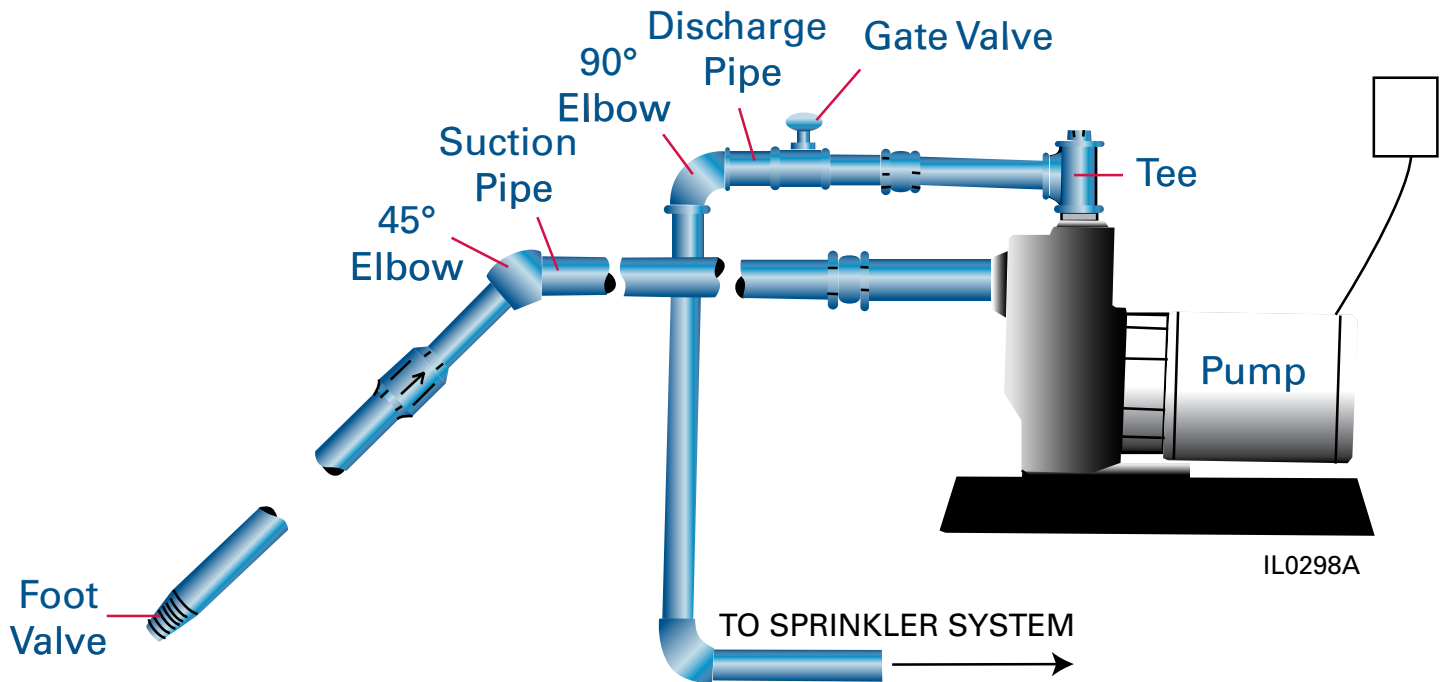

The unique design of the Zoeller Pump Company’s self-priming Lawn Sprinkler Pump allows for proper lawn sprinkling saturation in areas where water pressure is inadequate or not available. Quality features include a heavy duty motor ranging from 3/4 HP to 2 HP, a large volume pump housing that ensures quick and easy self-priming operation, mechanical seal and an air volume control connection. With a versatile and compact design to fit in tight places, these lawn sprinkler pumps can be field wired for 115V or 230V applications. This pump comes preassembled and ready for installation.

- Provides up to 88 GPM (333 LPM) for moving large volumes of water quickly.
- Quick self-priming characteristics. Must initially be primed with water.
- Heavy duty 56 frame, NEMA J, capacitor start, double ball bearing motor for continuous operation.
- Normal wear parts are easily removed for service and replacement without disturbing the suction or discharge piping.
- Heavy duty rugged construction.

SPECIFICATIONS

TYPICAL INSTALLATION

PERFORMANCE

IL0582

MODEL NUMBER	HP	SUCTION LIFT FT.	CAPACITY - GPM							SHUT-OFF PRESSURE PSI	SUCTION PIPE TAP	DISCHARGE PIPE TAP	SHIP WT. (LB)	
			DISCHARGE PRESSURE PSI											
1 Phase			10	15	20	25	30	35	40	45				
330-0006	3/4	5	56	48	42	37	29	21			41	2"	1-1/2"	63
		15	47	42	37	29	22	12			37			
		25	43	37	31	22	10				33			
331-0006	1	5	58	53	48	43	38	32	23	11	48	2"	1-1/2"	70
		15	53	48	45	37	31	24	12		43			
		25	48	44	38	33	25	14			39			
332-0006	1-1/2	5	78	77	74	70	62	53	43	30	47	2"	1-1/2"	73
		15	70	68	66	62	53	43	30		41			
		25	47	46	45	44	42	34			36			
333-0006	2	5	86	84	81	77	71	62	52	40	50	2"	1-1/2"	79
		15	76	74	72	69	64	55	43	25	45			
		25	52	51	50	47	45	42	30		40			