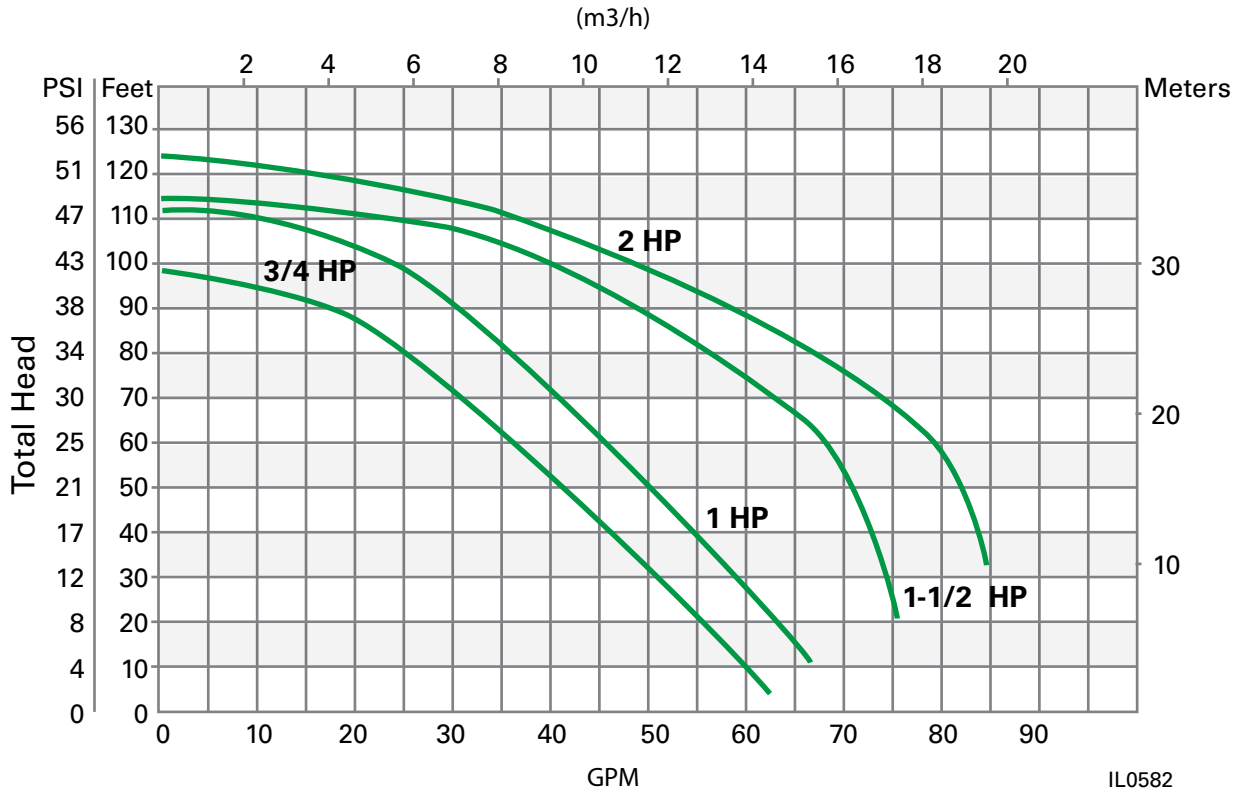

SPECIFICATIONS

TYPICAL INSTALLATION

PERFORMANCE

IL0582

MODEL NUMBER	HP	SUCTION LIFT FT.	CAPACITY - GPM							SHUT-OFF PRESSURE PSI	SUCTION PIPE TAP	DISCHARGE PIPE TAP	SHIP WT. (LB)	
			DISCHARGE PRESSURE PSI											
1 Phase			10	15	20	25	30	35	40	45				
330-0006	3/4	5	56	48	42	37	29	21			41	2"	1-1/2"	63
		15	47	42	37	29	22	12			37			
		25	43	37	31	22	10				33			
331-0006	1	5	58	53	48	43	38	32	23	11	48	2"	1-1/2"	70
		15	53	48	45	37	31	24	12		43			
		25	48	44	38	33	25	14			39			
332-0006	1-1/2	5	78	77	74	70	62	53	43	30	47	2"	1-1/2"	73
		15	70	68	66	62	53	43	30		41			
		25	47	46	45	44	42	34			36			
333-0006	2	5	86	84	81	77	71	62	52	40	50	2"	1-1/2"	79
		15	76	74	72	69	64	55	43	25	45			
		25	52	51	50	47	45	42	30		40			